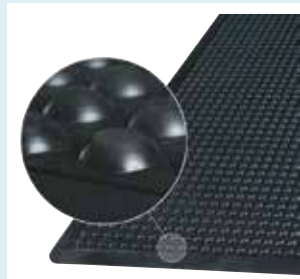

Ergo Dome, god måtte til gunstig pris

Ergo Dome er en slidstærk måtte i naturgummi (SBR).

Den buleformede overflade stimulerer blodcirkulationen hvilket mindsker belastningsskader i ben og ryg.

Ergo dome, good mat at low prices.

Ergo dome is a durable mat of natural rubber (SBR).

The bulge-shaped surface stimulates blood circulation, which reduces stress injuries in the legs and back.

Art.	Name	Color	Size (m)	Weight (kg)
38.410200	Ergo Dome	Sort	0,6 x 0,9	3,2
38.410201	Ergo Dome	Sort	0,9 x 1,2	4
38.410203	Ergo Dome Puzzle midterstykke	Sort	0,9 x 1,2	4
38.410202	Ergo Dome Puzzle, endestykke	Sort	0,9 x 1,2	4

Puzzle er med sorte kanter, og det er muligt at samle 2 endestykker til f.eks. 2,4 m

Puzzle is with black borders, and it is possible to assemble two end pieces, for example 2.4 m.

Kan skaffes i oliebestandig NBR /
Obtained in oil resistant NBR
0,6 x 0,9 m
0,9 x 1,2 m