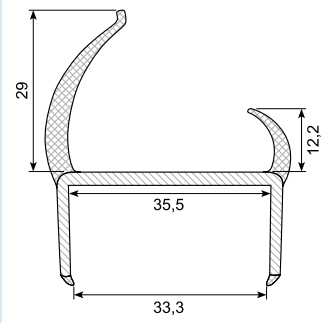

50.083045G *

Material: PVC co-ex profile 25 mm
Different colors possible
Length: 6 m
With 4 soft lips
Min. order: 500 m

50.083050GG *

Material: PVC co-ex profile 30 mm
Grey / grey (other colors possible)
Length: 5 m
With 2 soft lips
Min. order: 500 m

50.083050

Material: PVC co-ex profile 30 mm
Black / white
Length: 5 m
With 2 soft lips

50.083050G

Material: PVC co-ex profile 30 mm
Black / light grey
Length: 5 m
With 2 soft lips

* Skaffevarer / Special order item

50.083052G *

Material: PVC co-ex profile 35 mm
Grey / grey
(other colors possible)
Length: 3 m
With 4 soft lips
Min. order: 300 m

50.083055G

Material: PVC co-ex profile 35 mm.
Light grey / grey lips
Length: 5 m
With 4 soft lips

50.083060G **

Material: PVC co-ex profile 40 mm.
Light grey / grey lips
Length: 5 m
With 2 soft lips

50.083061 *

Material: PVC co-ex profile 42 mm
White / black lips
Length: 5 m
With 4 soft lips
Min. order: 250 m (China)