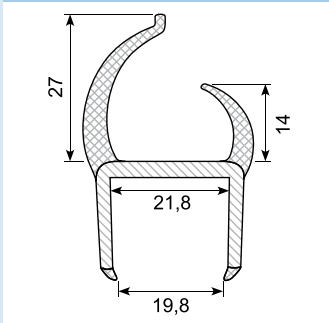

50.083030

Material: PVC co-ex profile 18 mm
Black / white
Length: 5 m
With 4 soft lips

50.083032GG *

Material: PVC co-ex profile 18,4 mm. Grey / grey (other colors possible)
Length: 6 m
With 4 soft lips
Min. order: 500 m

50.083033

Material: PVC co-ex profile 19 mm
Black lips / light grey
Length: 5 m
With 4 soft lips

50.083040GS

Material: PVC co-ex profile 21 mm
Black / grey
Length: 6 m
With 4 soft lips

50.083040

Material: PVC co-ex profile 21 mm
Black / white
Length: 5 m
With 4 soft lips
Min. order: 200 pcs.

50.083040G

Material: PVC co-ex profile 21 mm
Grey / grey
Length: 5 m
With 4 soft lips

50.083033X

Material: PVC co-ex profile 20 mm
Black lips / light grey
Length: 5 m
With 4 soft lips

50.083040GG *

Material: PVC co-ex profile 20,8 mm. Grey / grey (other colors possible)
Length: 6 m
With 4 soft lips

50.083045X *

Material: PVC co-ex profile 25 mm (different colors possible)
Length: 5 m
With 3 soft lips
Min. order: 250 m (China)

54.710720 *

Material: PVC co-ex profile 25 mm
Hardness: Hard/soft
Length: 3 m
With 4 soft lips
Min. order: 25 pcs.