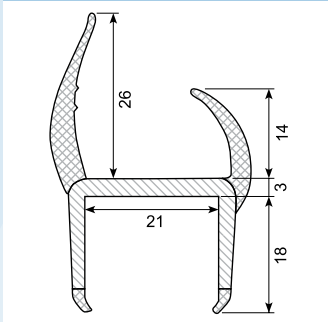

Co-ekstruderede plastprofiler / Co-extruded plastic profiles

50.083013 *

Material: PVC co-ex profile 13 mm
Black / white
Length: 5 m
With 4 soft lips
Min. order: 200 pcs

50.083015GG / 50.083015GGX

Material: PVC co-ex profile 15 mm
Light grey / grey lips
Length: 5 m
With 4 soft lips
50.083015GGX: 4 m light/light

50.083030

Material: PVC co-ex profile 18 mm
Black / white
Length: 5 m
With 4 soft lips

50.083032GG *

Material: PVC co-ex profile 18,4 mm. Grey / grey (other colors possible)
Length: 6 m
With 4 soft lips
Min. order: 500 m

50.083033

Material: PVC co-ex profile 19 mm
Black lips / light grey
Length: 5 m
With 4 soft lips

50.083040GS

Material: PVC co-ex profile 21 mm
Black / grey
Length: 6 m
With 4 soft lips

50.083040

Material: PVC co-ex profile 21 mm
Black / white
Length: 5 m
With 4 soft lips
Min. order: 200 pcs.

50.083040G

Material: PVC co-ex profile 21 mm
Grey / grey
Length: 5 m
With 4 soft lips

50.083033X

Material: PVC co-ex profile 20 mm
Black lips / light grey
Length: 5 m
With 4 soft lips

50.083040GG *

Material: PVC co-ex profile 20,8 mm. Grey / grey (other colors possible)
Length: 6 m
With 4 soft lips