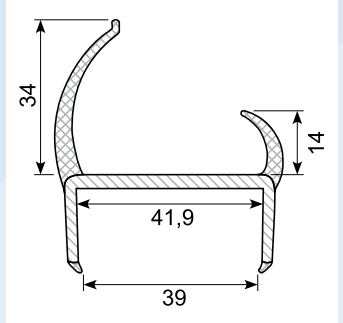

50.083050

Material: PVC co-ex profile 30 mm
Black / white
Length: 5 m
With 2 soft lips

50.083050G

Material: PVC co-ex profile 30 mm
Black / light grey
Length: 5 m
With 2 soft lips

* Skaffevarer / Special order item

50.083052G *

Material: PVC co-ex profile 35 mm
Grey / grey
(other colors possible)
Length: 3 m
With 4 soft lips
Min. order: 300 m

50.083055G

Material: PVC co-ex profile 35 mm.
Light grey / grey lips
Length: 5 m
With 4 soft lips

50.083059 *

Material: PVC co-ex profile 40 mm
White / black lips
Length: 5 m
With 2 soft lips
Min. order: 250 m

50.083060 *

Material: PVC co-ex profile 40 mm
White / black lips
(other colors pos.)
Length: 5 m
With 4 soft lips
Min. order: 500 m

50.083060G **

Material: PVC co-ex profile 40 mm.
Light grey / grey lips
Length: 5 m
With 2 soft lips

50.083061 *

Material: PVC co-ex profile 42 mm
White / black lips
Length: 5 m
With 4 soft lips
Min. order: 250 m (China)