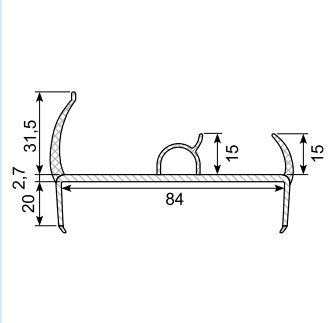

50.083081 *

Material: Black PVC co-ex profile 65 mm
With 5 soft lips
Min. order: 250 m

50.083080GG *

Material: PVC co-ex profile 65 mm
Light grey / light grey lips
Length: 5 m
With 3 soft lips
Min. order: 250 m (China)

50.083080G

Material: PVC co-ex profile 65 mm.
Grey / grey lips
Length: 5 m
With 2 soft lips

50.083088 *

Material: PVC co-ex profile 81 mm.
Black
With 5 soft lips
Min. order: 250 m

50.083089 *

Material: PVC co-ex profile 81 mm.
Black
With 5 soft lips
Min. order: 250 m

Co-ekstruderede plastprofiler / Co-extruded plastic profiles

50.083090

Material: PVC co-ex profile 83 mm. Light grey / light grey
Length: 5 m
With 4 soft lips

50.083095B *

Material: PVC co-ex profile 84 mm. White / black lips.
Length: 5 m
Min. order: 500 m
With 4 soft lips

50.083095 / 50.083095G *

Material: PVC co-ex profile 85 mm. White / black lips.
Length: 5 m
With 4 soft lips
50.083095G: Min order: 250 m.

54.710780 *

Material: PVC co-ex profile 85 mm. Black / grey
Hardness: Hard / soft
Length: 3 m
With 4 soft lips
Min. order: 50 pcs.