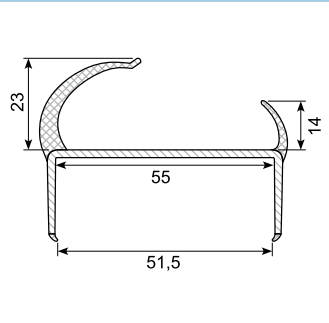

50.083060G **

Material: PVC co-ex profile 40 mm.
Light grey / grey lips
Length: 5 m
With 2 soft lips

50.083061 *

Material: PVC co-ex profile 42 mm
White / black lips
Length: 5 m
With 4 soft lips
Min. order: 250 m (China)

50.083065 *

Material: PVC co-ex profile 45 mm
Grey / grey
(other colors possible)
Length: 5 m
With 3 soft lips
Min. order: 250 m

50.083065G *

Material: Co-ex profile
Length: 5 m

50.083070G

Material: PVC co-ex profile 55 mm
Light grey / grey lips
Length: 5 m
With 4 soft lips

50.083070B *

Material: PVC co-ex profile 55 mm.
White / black lips
Length: 5 m
Min. order: 500 m
With 4 soft lips

54.710770 *

Material: Grey PVC co-ex profile 30 mm
Length: 3 m
Min. order: 50 m
With 4 soft lips