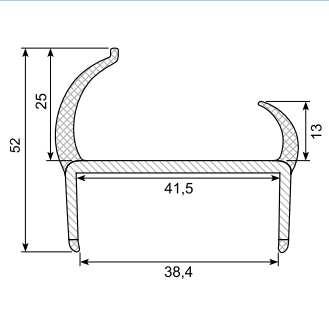

50.083059 *

Material: PVC co-ex profile 40 mm
White / black lips
Length: 5 m
With 2 soft lips
Min. order: 250 m

50.083060 *

Material: PVC co-ex profile 40 mm
White / black lips
(other colors pos.)
Length: 5 m
With 4 soft lips
Min. order: 500 m

50.083060G **

Material: PVC co-ex profile 40 mm.
Light grey / grey lips
Length: 5 m
With 2 soft lips

50.083061 *

Material: PVC co-ex profile 42 mm
White / black lips
Length: 5 m
With 4 soft lips
Min. order: 250 m (China)