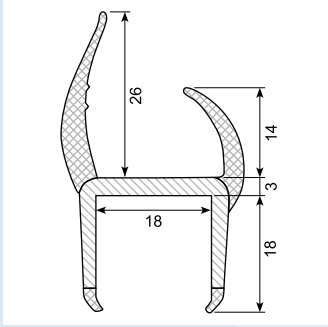

Co-ekstruderede plastprofiler / Co-extruded plastic profiles

50.083013 *

Material: PVC co-ex profile 13 mm
Black / white
Length: 5 m
With 4 soft lips
Min. order: 200 pcs

50.083015GG / 50.083015GGX

Material: PVC co-ex profile 15 mm
Light grey / grey lips
Length: 5 m
With 4 soft lips
50.083015GGX: 4 m light/light

50.083030

Material: PVC co-ex profile 18 mm
Black / white
Length: 5 m
With 4 soft lips

50.083032GG *

Material: PVC co-ex profile 18,4 mm. Grey / grey (other colors possible)
Length: 6 m
With 4 soft lips
Min. order: 500 m

50.083033

Material: PVC co-ex profile 19 mm
Black lips / light grey
Length: 5 m
With 4 soft lips

50.083040GS

Material: PVC co-ex profile 21 mm
Black / grey
Length: 6 m
With 4 soft lips

50.083040

Material: PVC co-ex profile 21 mm
Black / white
Length: 5 m
With 4 soft lips
Min. order: 200 pcs.

50.083040G

Material: PVC co-ex profile 21 mm
Grey / grey
Length: 5 m
With 4 soft lips

50.083033X

Material: PVC co-ex profile 20 mm
Black lips / light grey
Length: 5 m
With 4 soft lips

50.083040GG *

Material: PVC co-ex profile 20,8 mm. Grey / grey (other colors possible)
Length: 6 m
With 4 soft lips