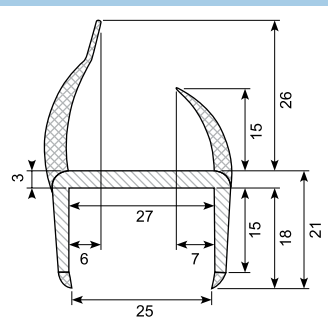

50.083040G

Material: PVC co-ex profile 21 mm
Grey / grey
Length: 5 m
With 4 soft lips

50.083033X

Material: PVC co-ex profile 20 mm
Black lips / light grey
Length: 5 m
With 4 soft lips

50.083040GG *

Material: PVC co-ex profile 20,8 mm. Grey / grey (other colors possible)
Length: 6 m
With 4 soft lips

50.083045X *

Material: PVC co-ex profile 25 mm (different colors possible)
Length: 5 m
With 3 soft lips
Min. order: 250 m (China)

54.710720 *

Material: PVC co-ex profile 25 mm
Hardness: Hard/soft
Length: 3 m
With 4 soft lips
Min. order: 25 pcs.

50.083045G *

Material: PVC co-ex profile 25 mm
Different colors possible
Length: 6 m
With 4 soft lips
Min. order: 500 m

50.083050GG *

Material: PVC co-ex profile 30 mm
Grey / grey (other colors possible)
Length: 5 m
With 2 soft lips
Min. order: 500 m