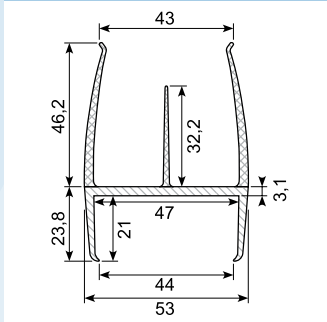

50.083059 *

Material: PVC co-ex profile 40 mm
White / black lips
Length: 5 m
With 2 soft lips
Min. order: 250 m

50.083060 *

Material: PVC co-ex profile 40 mm
White / black lips
(other colors pos.)
Length: 5 m
With 4 soft lips
Min. order: 500 m

50.083060G **

Material: PVC co-ex profile 40 mm.
Light grey / grey lips
Length: 5 m
With 2 soft lips

50.083061 *

Material: PVC co-ex profile 42 mm
White / black lips
Length: 5 m
With 4 soft lips
Min. order: 250 m (China)

50.083065 *

Material: PVC co-ex profile 45 mm
Grey / grey
(other colors possible)
Length: 5 m
With 3 soft lips
Min. order: 250 m

50.083065G *

Material: Co-ex profile
Length: 5 m

50.083070G

Material: PVC co-ex profile 55 mm
Light grey / grey lips
Length: 5 m
With 4 soft lips

50.083070B *

Material: PVC co-ex profile 55 mm.
White / black lips
Length: 5 m
Min. order: 500 m
With 4 soft lips

54.710770 *

Material: Grey PVC co-ex profile 30 mm
Length: 3 m
Min. order: 50 m
With 4 soft lips