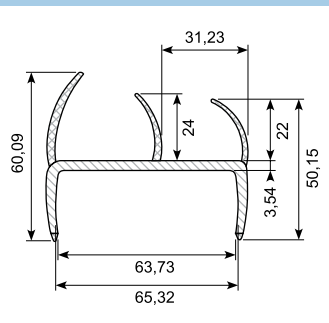

50.083060G **

Material: PVC co-ex profile 40 mm.
Light grey / grey lips
Length: 5 m
With 2 soft lips

50.083061 *

Material: PVC co-ex profile 42 mm
White / black lips
Length: 5 m
With 4 soft lips
Min. order: 250 m (China)

50.083070B *

Material: PVC co-ex profile 55 mm.
White / black lips
Length: 5 m
Min. order: 500 m
With 4 soft lips

54.710770 *

Material: Grey PVC co-ex profile 30 mm
Length: 3 m
Min. order: 50 m
With 4 soft lips

50.083081 *

Material: Black PVC co-ex profile 65 mm
With 5 soft lips
Min. order: 250 m

50.083080GG *

Material: PVC co-ex profile 65 mm
Light grey / light grey lips
Length: 5 m
With 3 soft lips
Min. order: 250 m (China)

50.083080G

Material: PVC co-ex profile 65 mm.
Grey / grey lips
Length: 5 m
With 2 soft lips

50.083088 *

Material: PVC co-ex profile 81 mm.
Black
With 5 soft lips
Min. order: 250 m

50.083089 *

Material: PVC co-ex profile 81 mm.
Black
With 5 soft lips
Min. order: 250 m