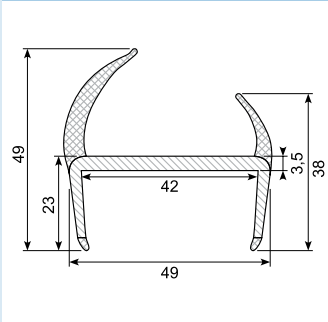

50.083059 *

Material: PVC co-ex profile 40 mm
White / black lips
Length: 5 m
With 2 soft lips
Min. order: 250 m

50.083060 *

Material: PVC co-ex profile 40 mm
White / black lips
(other colors pos.)
Length: 5 m
With 4 soft lips
Min. order: 500 m

50.083060G **

Material: PVC co-ex profile 40 mm.
Light grey / grey lips
Length: 5 m
With 2 soft lips

50.083061 *

Material: PVC co-ex profile 42 mm
White / black lips
Length: 5 m
With 4 soft lips
Min. order: 250 m (China)