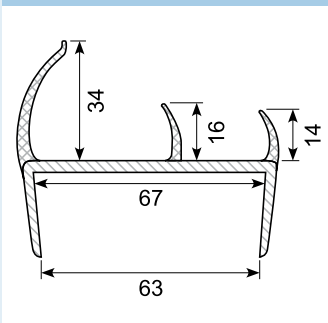

50.083070B *

Material: PVC co-ex profile 55 mm.
White / black lips
Length: 5 m
Min. order: 500 m
With 4 soft lips

54.710770 *

Material: Grey PVC co-ex profile 30 mm
Length: 3 m
Min. order: 50 m
With 4 soft lips

50.083081 *

Material: Black PVC co-ex profile 65 mm
With 5 soft lips
Min. order: 250 m

50.083080GG *

Material: PVC co-ex profile 65 mm
Light grey / light grey lips
Length: 5 m
With 3 soft lips
Min. order: 250 m (China)

50.083080G

Material: PVC co-ex profile 65 mm.
Grey / grey lips
Length: 5 m
With 2 soft lips

50.083088 *

Material: PVC co-ex profile 81 mm.
Black
With 5 soft lips
Min. order: 250 m

50.083089 *

Material: PVC co-ex profile 81 mm.
Black
With 5 soft lips
Min. order: 250 m