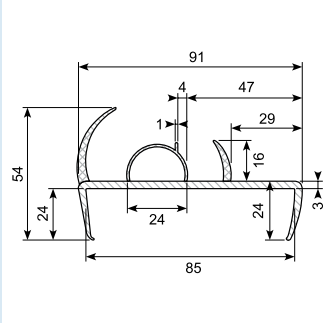

50.083080G

Material: PVC co-ex profile 65 mm.
Grey / grey lips
Length: 5 m
With 2 soft lips

50.083088 *

Material: PVC co-ex profile 81 mm.
Black
With 5 soft lips
Min. order: 250 m

50.083089 *

Material: PVC co-ex profile 81 mm.
Black
With 5 soft lips
Min. order: 250 m

Co-ekstruderede plastprofiler / Co-extruded plastic profiles

50.083090

Material: PVC co-ex profile 83 mm. Light grey / light grey
Length: 5 m
With 4 soft lips

50.083095B *

Material: PVC co-ex profile 84 mm. White / black lips.
Length: 5 m
Min. order: 500 m
With 4 soft lips

50.083095 / 50.083095G *

Material: PVC co-ex profile 85 mm. White / black lips.
Length: 5 m
With 4 soft lips
50.083095G: Min order: 250 m.

54.710780 *

Material: PVC co-ex profile 85 mm. Black / grey
Hardness: Hard / soft
Length: 3 m
With 4 soft lips
Min. order: 50 pcs.

50.083000GG

Grå hjørnebånd
Grey connection part. Soft PVC.
In running meters

50.083000SS

Sort hjørnebånd
Black connection part. Soft PVC.
In running meters

50.083046 **

Material: Co-ex profile 27 mm. Light grey / light grey
Length: 5 m
With 2 soft lips