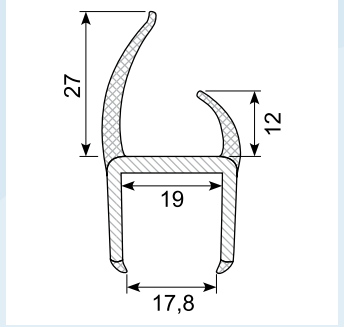

Co-ekstruderede plastprofiler / Co-extruded plastic profiles

50.083013 *

Material: PVC co-ex profile 13 mm
Black / white
Length: 5 m
With 4 soft lips
Min. order: 200 pcs

50.083015GG / 50.083015GGX

Material: PVC co-ex profile 15 mm
Light grey / grey lips
Length: 5 m
With 4 soft lips
50.083015GGX: 4 m light/light

50.083030

Material: PVC co-ex profile 18 mm
Black / white
Length: 5 m
With 4 soft lips

50.083032GG *

Material: PVC co-ex profile 18,4 mm. Grey / grey (other colors possible)
Length: 6 m
With 4 soft lips
Min. order: 500 m

50.083033

Material: PVC co-ex profile 19 mm
Black lips / light grey
Length: 5 m
With 4 soft lips

50.083040GS

Material: PVC co-ex profile 21 mm
Black / grey
Length: 6 m
With 4 soft lips

50.083040

Material: PVC co-ex profile 21 mm
Black / white
Length: 5 m
With 4 soft lips
Min. order: 200 pcs.

50.083040G

Material: PVC co-ex profile 21 mm
Grey / grey
Length: 5 m
With 4 soft lips

50.083033X

Material: PVC co-ex profile 20 mm
Black lips / light grey
Length: 5 m
With 4 soft lips

50.083040GG *

Material: PVC co-ex profile 20,8 mm. Grey / grey (other colors possible)
Length: 6 m
With 4 soft lips