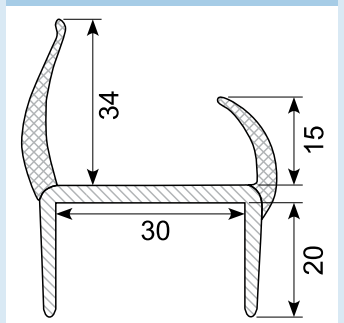

50.083045X *

Material: PVC co-ex profile 25 mm (different colors possible)
Length: 5 m
With 3 soft lips
Min. order: 250 m (China)

54.710720 *

Material: PVC co-ex profile 25 mm
Hardness: Hard/soft
Length: 3 m
With 4 soft lips
Min. order: 25 pcs.

50.083045G *

Material: PVC co-ex profile 25 mm
Different colors possible
Length: 6 m
With 4 soft lips
Min. order: 500 m

50.083050GG *

Material: PVC co-ex profile 30 mm
Grey / grey (other colors possible)
Length: 5 m
With 2 soft lips
Min. order: 500 m

50.083050

Material: PVC co-ex profile 30 mm
Black / white
Length: 5 m
With 2 soft lips

50.083050G

Material: PVC co-ex profile 30 mm
Black / light grey
Length: 5 m
With 2 soft lips

* Skaffevarer / Special order item