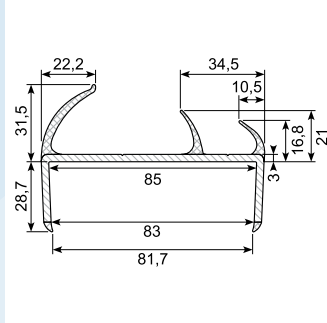

50.083080G

Material: PVC co-ex profile 65 mm.
Grey / grey lips
Length: 5 m
With 2 soft lips

50.083088 *

Material: PVC co-ex profile 81 mm.
Black
With 5 soft lips
Min. order: 250 m

50.083089 *

Material: PVC co-ex profile 81 mm.
Black
With 5 soft lips
Min. order: 250 m

Co-ekstruderede plastprofiler / Co-extruded plastic profiles

50.083090

Material: PVC co-ex profile 83 mm. Light grey / light grey
Length: 5 m
With 4 soft lips

50.083095B *

Material: PVC co-ex profile 84 mm. White / black lips.
Length: 5 m
Min. order: 500 m
With 4 soft lips

50.083095 / 50.083095G *

Material: PVC co-ex profile 85 mm. White / black lips.
Length: 5 m
With 4 soft lips
50.083095G: Min order: 250 m.

54.710780 *

Material: PVC co-ex profile 85 mm. Black / grey
Hardness: Hard / soft
Length: 3 m
With 4 soft lips
Min. order: 50 pcs.

50.083000GG

Grå hjørnebånd
Grey connection part. Soft PVC.
In running meters

50.083000SS

Sort hjørnebånd
Black connection part. Soft PVC.
In running meters

50.083046 **

Material: Co-ex profile 27 mm. Light grey / light grey
Length: 5 m
With 2 soft lips