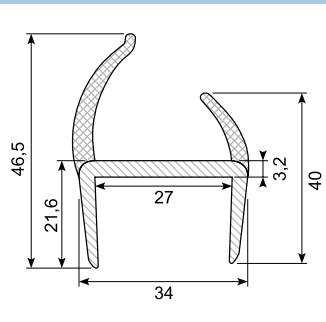

Co-ekstruderede plastprofiler / Co-extruded plastic profiles

50.083090

Material: PVC co-ex profile 83 mm. Light grey / light grey
Length: 5 m
With 4 soft lips

50.083095B *

Material: PVC co-ex profile 84 mm. White / black lips.
Length: 5 m
Min. order: 500 m
With 4 soft lips

50.083095 / 50.083095G *

Material: PVC co-ex profile 85 mm. White / black lips.
Length: 5 m
With 4 soft lips
50.083095G: Min order: 250 m.

54.710780 *

Material: PVC co-ex profile 85 mm. Black / grey
Hardness: Hard / soft
Length: 3 m
With 4 soft lips
Min. order: 50 pcs.

50.083000GG

Grå hjørnebånd
Grey connection part. Soft PVC.
In running meters

50.083000SS

Sort hjørnebånd
Black connection part. Soft PVC.
In running meters

50.083046 **

Material: Co-ex profile 27 mm. Light grey / light grey
Length: 5 m
With 2 soft lips