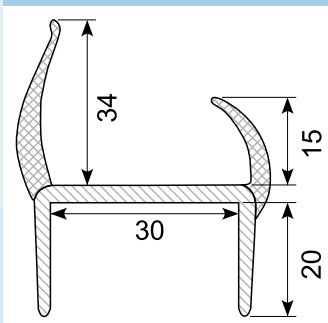

50.083040G

Material: PVC co-ex profile 21 mm
Grey / grey
Length: 5 m
With 4 soft lips

50.083033X

Material: PVC co-ex profile 20 mm
Black lips / light grey
Length: 5 m
With 4 soft lips

50.083040GG *

Material: PVC co-ex profile 20,8 mm. Grey / grey (other colors possible)
Length: 6 m
With 4 soft lips

50.083045X *

Material: PVC co-ex profile 25 mm (different colors possible)
Length: 5 m
With 3 soft lips
Min. order: 250 m (China)

54.710720 *

Material: PVC co-ex profile 25 mm
Hardness: Hard/soft
Length: 3 m
With 4 soft lips
Min. order: 25 pcs.

50.083045G *

Material: PVC co-ex profile 25 mm
Different colors possible
Length: 6 m
With 4 soft lips
Min. order: 500 m

50.083050GG *

Material: PVC co-ex profile 30 mm
Grey / grey (other colors possible)
Length: 5 m
With 2 soft lips
Min. order: 500 m

50.083050

Material: PVC co-ex profile 30 mm
Black / white
Length: 5 m
With 2 soft lips

50.083050G

Material: PVC co-ex profile 30 mm
Black / light grey
Length: 5 m
With 2 soft lips

* Skaffevarer / Special order item