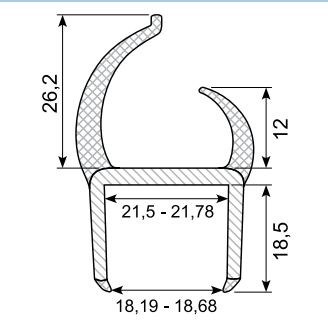

50.083030

Material: PVC co-ex profile 18 mm
Black / white
Length: 5 m
With 4 soft lips

50.083032GG *

Material: PVC co-ex profile 18,4 mm. Grey / grey (other colors possible)
Length: 6 m
With 4 soft lips
Min. order: 500 m

50.083033

Material: PVC co-ex profile 19 mm
Black lips / light grey
Length: 5 m
With 4 soft lips

50.083040GS

Material: PVC co-ex profile 21 mm
Black / grey
Length: 6 m
With 4 soft lips

50.083040

Material: PVC co-ex profile 21 mm
Black / white
Length: 5 m
With 4 soft lips
Min. order: 200 pcs.

50.083040G

Material: PVC co-ex profile 21 mm
Grey / grey
Length: 5 m
With 4 soft lips

50.083033X

Material: PVC co-ex profile 20 mm
Black lips / light grey
Length: 5 m
With 4 soft lips

50.083040GG *

Material: PVC co-ex profile 20,8 mm. Grey / grey (other colors possible)
Length: 6 m
With 4 soft lips

50.083045X *

Material: PVC co-ex profile 25 mm (different colors possible)
Length: 5 m
With 3 soft lips
Min. order: 250 m (China)

54.710720 *

Material: PVC co-ex profile 25 mm
Hardness: Hard/soft
Length: 3 m
With 4 soft lips
Min. order: 25 pcs.