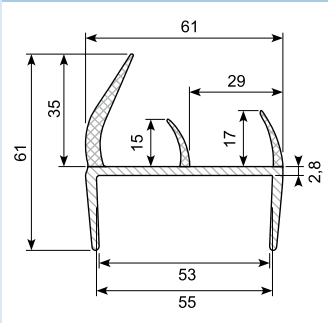

50.083060G **

Material: PVC co-ex profile 40 mm.
Light grey / grey lips
Length: 5 m
With 2 soft lips

50.083061 *

Material: PVC co-ex profile 42 mm
White / black lips
Length: 5 m
With 4 soft lips
Min. order: 250 m (China)

50.083065 *

Material: PVC co-ex profile 45 mm
Grey / grey
(other colors possible)
Length: 5 m
With 3 soft lips
Min. order: 250 m

50.083065G *

Material: Co-ex profile
Length: 5 m

50.083070G

Material: PVC co-ex profile 55 mm
Light grey / grey lips
Length: 5 m
With 4 soft lips

50.083070B *

Material: PVC co-ex profile 55 mm.
White / black lips
Length: 5 m
Min. order: 500 m
With 4 soft lips

54.710770 *

Material: Grey PVC co-ex profile 30 mm
Length: 3 m
Min. order: 50 m
With 4 soft lips