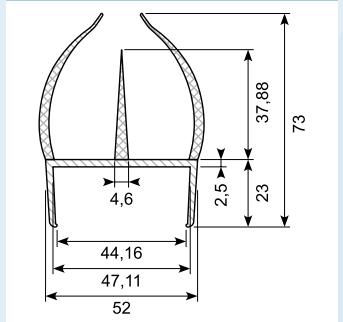

50.083059 *

Material: PVC co-ex profile 40 mm
White / black lips
Length: 5 m
With 2 soft lips
Min. order: 250 m

50.083060 *

Material: PVC co-ex profile 40 mm
White / black lips
(other colors pos.)
Length: 5 m
With 4 soft lips
Min. order: 500 m

50.083060G **

Material: PVC co-ex profile 40 mm.
Light grey / grey lips
Length: 5 m
With 2 soft lips

50.083061 *

Material: PVC co-ex profile 42 mm
White / black lips
Length: 5 m
With 4 soft lips
Min. order: 250 m (China)

50.083065 *

Material: PVC co-ex profile 45 mm
Grey / grey
(other colors possible)
Length: 5 m
With 3 soft lips
Min. order: 250 m

50.083065G *

Material: Co-ex profile
Length: 5 m

50.083070G

Material: PVC co-ex profile 55 mm
Light grey / grey lips
Length: 5 m
With 4 soft lips

50.083070B *

Material: PVC co-ex profile 55 mm.
White / black lips
Length: 5 m
Min. order: 500 m
With 4 soft lips

54.710770 *

Material: Grey PVC co-ex profile 30 mm
Length: 3 m
Min. order: 50 m
With 4 soft lips