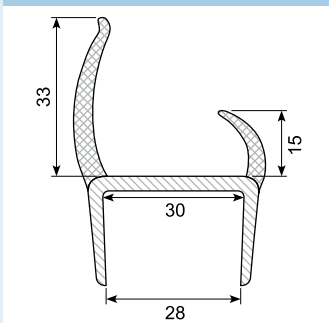

50.083040G

Material: PVC co-ex profile 21 mm
Grey / grey
Length: 5 m
With 4 soft lips

50.083033X

Material: PVC co-ex profile 20 mm
Black lips / light grey
Length: 5 m
With 4 soft lips

50.083040GG *

Material: PVC co-ex profile 20,8 mm. Grey / grey (other colors possible)
Length: 6 m
With 4 soft lips

50.083045X *

Material: PVC co-ex profile 25 mm (different colors possible)
Length: 5 m
With 3 soft lips
Min. order: 250 m (China)

54.710720 *

Material: PVC co-ex profile 25 mm
Hardness: Hard/soft
Length: 3 m
With 4 soft lips
Min. order: 25 pcs.

50.083045G *

Material: PVC co-ex profile 25 mm
Different colors possible
Length: 6 m
With 4 soft lips
Min. order: 500 m

50.083050GG *

Material: PVC co-ex profile 30 mm
Grey / grey (other colors possible)
Length: 5 m
With 2 soft lips
Min. order: 500 m

50.083050

Material: PVC co-ex profile 30 mm
Black / white
Length: 5 m
With 2 soft lips

50.083050G

Material: PVC co-ex profile 30 mm
Black / light grey
Length: 5 m
With 2 soft lips

* Skaffevarer / Special order item