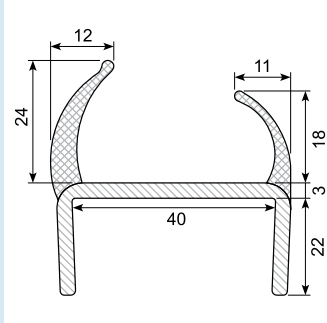

50.083050

Material: PVC co-ex profile 30 mm
Black / white
Length: 5 m
With 2 soft lips

50.083050G

Material: PVC co-ex profile 30 mm
Black / light grey
Length: 5 m
With 2 soft lips

* Skaffevarer / Special order item

50.083052G *

Material: PVC co-ex profile 35 mm
Grey / grey
(other colors possible)
Length: 3 m
With 4 soft lips
Min. order: 300 m

50.083055G

Material: PVC co-ex profile 35 mm.
Light grey / grey lips
Length: 5 m
With 4 soft lips

50.083059 *

Material: PVC co-ex profile 40 mm
White / black lips
Length: 5 m
With 2 soft lips
Min. order: 250 m

50.083060 *

Material: PVC co-ex profile 40 mm
White / black lips
(other colors pos.)
Length: 5 m
With 4 soft lips
Min. order: 500 m

50.083060G **

Material: PVC co-ex profile 40 mm.
Light grey / grey lips
Length: 5 m
With 2 soft lips

50.083061 *

Material: PVC co-ex profile 42 mm
White / black lips
Length: 5 m
With 4 soft lips
Min. order: 250 m (China)