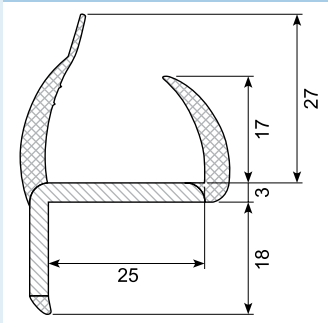

50.083030

Material: PVC co-ex profile 18 mm
Black / white
Length: 5 m
With 4 soft lips

50.083032GG *

Material: PVC co-ex profile 18,4 mm. Grey / grey (other colors possible)
Length: 6 m
With 4 soft lips
Min. order: 500 m

50.083033

Material: PVC co-ex profile 19 mm
Black lips / light grey
Length: 5 m
With 4 soft lips

50.083040GS

Material: PVC co-ex profile 21 mm
Black / grey
Length: 6 m
With 4 soft lips

50.083040

Material: PVC co-ex profile 21 mm
Black / white
Length: 5 m
With 4 soft lips
Min. order: 200 pcs.

50.083040G

Material: PVC co-ex profile 21 mm
Grey / grey
Length: 5 m
With 4 soft lips

50.083033X

Material: PVC co-ex profile 20 mm
Black lips / light grey
Length: 5 m
With 4 soft lips

50.083040GG *

Material: PVC co-ex profile 20,8 mm. Grey / grey (other colors possible)
Length: 6 m
With 4 soft lips

50.083045X *

Material: PVC co-ex profile 25 mm (different colors possible)
Length: 5 m
With 3 soft lips
Min. order: 250 m (China)

54.710720 *

Material: PVC co-ex profile 25 mm
Hardness: Hard/soft
Length: 3 m
With 4 soft lips
Min. order: 25 pcs.