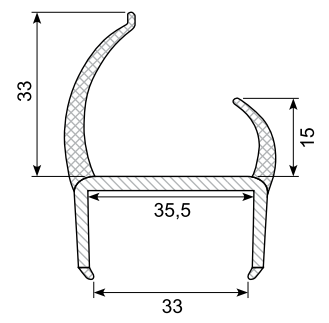

50.083050

Material: PVC co-ex profile 30 mm
Black / white
Length: 5 m
With 2 soft lips

50.083050G

Material: PVC co-ex profile 30 mm
Black / light grey
Length: 5 m
With 2 soft lips

* Skaffevarer / Special order item

50.083052G *

Material: PVC co-ex profile 35 mm
Grey / grey
(other colors possible)
Length: 3 m
With 4 soft lips
Min. order: 300 m

50.083055G

Material: PVC co-ex profile 35 mm.
Light grey / grey lips
Length: 5 m
With 4 soft lips

50.083059 *

Material: PVC co-ex profile 40 mm
White / black lips
Length: 5 m
With 2 soft lips
Min. order: 250 m

50.083060 *

Material: PVC co-ex profile 40 mm
White / black lips
(other colors pos.)
Length: 5 m
With 4 soft lips
Min. order: 500 m

50.083060G **

Material: PVC co-ex profile 40 mm.
Light grey / grey lips
Length: 5 m
With 2 soft lips

50.083061 *

Material: PVC co-ex profile 42 mm
White / black lips
Length: 5 m
With 4 soft lips
Min. order: 250 m (China)