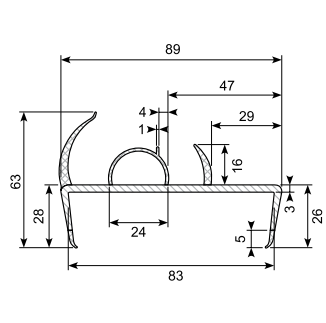

50.083081 *

Material: Black PVC co-ex profile 65 mm
With 5 soft lips
Min. order: 250 m

50.083080GG *

Material: PVC co-ex profile 65 mm
Light grey / light grey lips
Length: 5 m
With 3 soft lips
Min. order: 250 m (China)

50.083080G

Material: PVC co-ex profile 65 mm.
Grey / grey lips
Length: 5 m
With 2 soft lips

50.083088 *

Material: PVC co-ex profile 81 mm.
Black
With 5 soft lips
Min. order: 250 m

50.083089 *

Material: PVC co-ex profile 81 mm.
Black
With 5 soft lips
Min. order: 250 m

Co-ekstruderede plastprofiler / Co-extruded plastic profiles

50.083090

Material: PVC co-ex profile 83 mm. Light grey / light grey
Length: 5 m
With 4 soft lips

50.083095B *

Material: PVC co-ex profile 84 mm. White / black lips.
Length: 5 m
Min. order: 500 m
With 4 soft lips

50.083095 / 50.083095G *

Material: PVC co-ex profile 85 mm. White / black lips.
Length: 5 m
With 4 soft lips
50.083095G: Min order: 250 m.

54.710780 *

Material: PVC co-ex profile 85 mm. Black / grey
Hardness: Hard / soft
Length: 3 m
With 4 soft lips
Min. order: 50 pcs.