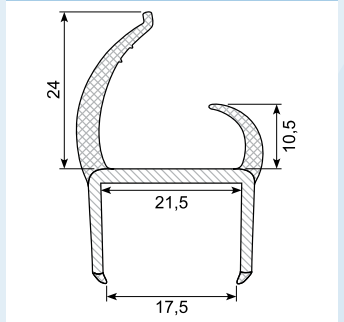

50.083030

Material: PVC co-ex profile 18 mm
Black / white
Length: 5 m
With 4 soft lips

50.083032GG *

Material: PVC co-ex profile 18,4 mm. Grey / grey (other colors possible)
Length: 6 m
With 4 soft lips
Min. order: 500 m

50.083033

Material: PVC co-ex profile 19 mm
Black lips / light grey
Length: 5 m
With 4 soft lips

50.083040GS

Material: PVC co-ex profile 21 mm
Black / grey
Length: 6 m
With 4 soft lips

50.083040

Material: PVC co-ex profile 21 mm
Black / white
Length: 5 m
With 4 soft lips
Min. order: 200 pcs.

50.083040G

Material: PVC co-ex profile 21 mm
Grey / grey
Length: 5 m
With 4 soft lips

50.083033X

Material: PVC co-ex profile 20 mm
Black lips / light grey
Length: 5 m
With 4 soft lips

50.083040GG *

Material: PVC co-ex profile 20,8 mm. Grey / grey (other colors possible)
Length: 6 m
With 4 soft lips

50.083045X *

Material: PVC co-ex profile 25 mm (different colors possible)
Length: 5 m
With 3 soft lips
Min. order: 250 m (China)

54.710720 *

Material: PVC co-ex profile 25 mm
Hardness: Hard/soft
Length: 3 m
With 4 soft lips
Min. order: 25 pcs.