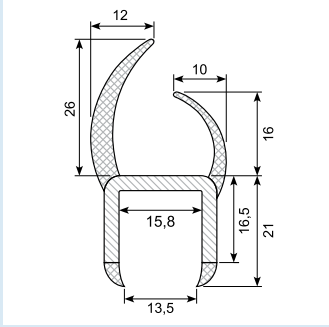

Co-ekstruderede plastprofiler / Co-extruded plastic profiles

50.083013 *

Material: PVC co-ex profile 13 mm
Black / white
Length: 5 m
With 4 soft lips
Min. order: 200 pcs

50.083015GG / 50.083015GGX

Material: PVC co-ex profile 15 mm
Light grey / grey lips
Length: 5 m
With 4 soft lips
50.083015GGX: 4 m light/light

50.083030

Material: PVC co-ex profile 18 mm
Black / white
Length: 5 m
With 4 soft lips

50.083032GG *

Material: PVC co-ex profile 18,4 mm. Grey / grey (other colors possible)
Length: 6 m
With 4 soft lips
Min. order: 500 m

50.083033

Material: PVC co-ex profile 19 mm
Black lips / light grey
Length: 5 m
With 4 soft lips

50.083040GS

Material: PVC co-ex profile 21 mm
Black / grey
Length: 6 m
With 4 soft lips

50.083040

Material: PVC co-ex profile 21 mm
Black / white
Length: 5 m
With 4 soft lips
Min. order: 200 pcs.

50.083040G

Material: PVC co-ex profile 21 mm
Grey / grey
Length: 5 m
With 4 soft lips

50.083033X

Material: PVC co-ex profile 20 mm
Black lips / light grey
Length: 5 m
With 4 soft lips

50.083040GG *

Material: PVC co-ex profile 20,8 mm. Grey / grey (other colors possible)
Length: 6 m
With 4 soft lips