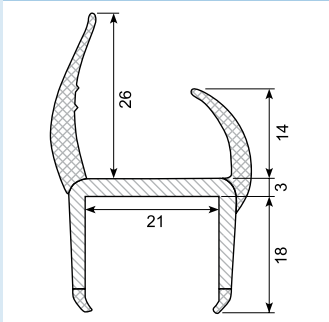

Co-ekstruderede plastprofiler / Co-extruded plastic profiles

50.083013 *

Material: PVC co-ex profile 13 mm
Black / white
Length: 5 m
With 4 soft lips
Min. order: 200 pcs

50.083015GG / 50.083015GGX

Material: PVC co-ex profile 15 mm
Light grey / grey lips
Length: 5 m
With 4 soft lips
50.083015GGX: 4 m light/light

50.083030

Material: PVC co-ex profile 18 mm
Black / white
Length: 5 m
With 4 soft lips

50.083032GG *

Material: PVC co-ex profile 18,4 mm. Grey / grey (other colors possible)
Length: 6 m
With 4 soft lips
Min. order: 500 m

50.083033

Material: PVC co-ex profile 19 mm
Black lips / light grey
Length: 5 m
With 4 soft lips

50.083040GS

Material: PVC co-ex profile 21 mm
Black / grey
Length: 6 m
With 4 soft lips

50.083040

Material: PVC co-ex profile 21 mm
Black / white
Length: 5 m
With 4 soft lips
Min. order: 200 pcs.

50.083040G

Material: PVC co-ex profile 21 mm
Grey / grey
Length: 5 m
With 4 soft lips

50.083033X

Material: PVC co-ex profile 20 mm
Black lips / light grey
Length: 5 m
With 4 soft lips

50.083040GG *

Material: PVC co-ex profile 20,8 mm. Grey / grey (other colors possible)
Length: 6 m
With 4 soft lips