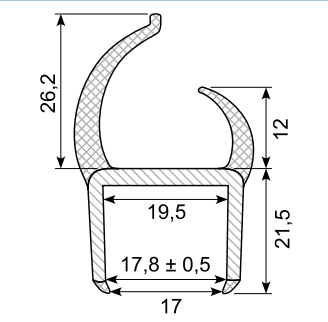

Co-ekstruderede plastprofiler / Co-extruded plastic profiles

50.083013 *

Material: PVC co-ex profile 13 mm
Black / white
Length: 5 m
With 4 soft lips
Min. order: 200 pcs

50.083015GG / 50.083015GGX

Material: PVC co-ex profile 15 mm
Light grey / grey lips
Length: 5 m
With 4 soft lips
50.083015GGX: 4 m light/light

50.083030

Material: PVC co-ex profile 18 mm
Black / white
Length: 5 m
With 4 soft lips

50.083032GG *

Material: PVC co-ex profile 18,4 mm. Grey / grey (other colors possible)
Length: 6 m
With 4 soft lips
Min. order: 500 m

50.083033

Material: PVC co-ex profile 19 mm
Black lips / light grey
Length: 5 m
With 4 soft lips

50.083040GS

Material: PVC co-ex profile 21 mm
Black / grey
Length: 6 m
With 4 soft lips

50.083040

Material: PVC co-ex profile 21 mm
Black / white
Length: 5 m
With 4 soft lips
Min. order: 200 pcs.

50.083040G

Material: PVC co-ex profile 21 mm
Grey / grey
Length: 5 m
With 4 soft lips

50.083033X

Material: PVC co-ex profile 20 mm
Black lips / light grey
Length: 5 m
With 4 soft lips

50.083040GG *

Material: PVC co-ex profile 20,8 mm. Grey / grey (other colors possible)
Length: 6 m
With 4 soft lips