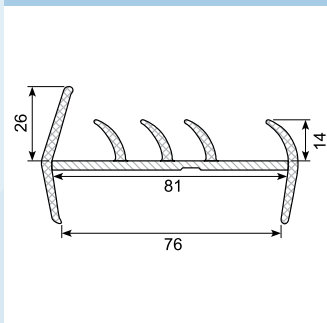

50.083070B *

Material: PVC co-ex profile 55 mm.
White / black lips
Length: 5 m
Min. order: 500 m
With 4 soft lips

54.710770 *

Material: Grey PVC co-ex profile 30 mm
Length: 3 m
Min. order: 50 m
With 4 soft lips

50.083081 *

Material: Black PVC co-ex profile 65 mm
With 5 soft lips
Min. order: 250 m

50.083080GG *

Material: PVC co-ex profile 65 mm
Light grey / light grey lips
Length: 5 m
With 3 soft lips
Min. order: 250 m (China)

50.083080G

Material: PVC co-ex profile 65 mm.
Grey / grey lips
Length: 5 m
With 2 soft lips

50.083088 *

Material: PVC co-ex profile 81 mm.
Black
With 5 soft lips
Min. order: 250 m

50.083089 *

Material: PVC co-ex profile 81 mm.
Black
With 5 soft lips
Min. order: 250 m