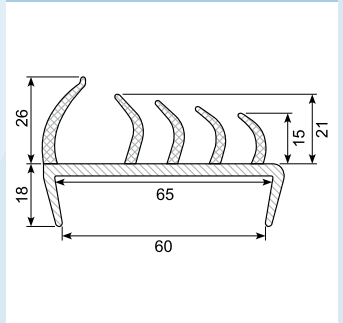

50.083060G **

Material: PVC co-ex profile 40 mm.
Light grey / grey lips
Length: 5 m
With 2 soft lips

50.083061 *

Material: PVC co-ex profile 42 mm
White / black lips
Length: 5 m
With 4 soft lips
Min. order: 250 m (China)

50.083070B *

Material: PVC co-ex profile 55 mm.
White / black lips
Length: 5 m
Min. order: 500 m
With 4 soft lips

54.710770 *

Material: Grey PVC co-ex profile 30 mm
Length: 3 m
Min. order: 50 m
With 4 soft lips

50.083081 *

Material: Black PVC co-ex profile 65 mm
With 5 soft lips
Min. order: 250 m

50.083080GG *

Material: PVC co-ex profile 65 mm
Light grey / light grey lips
Length: 5 m
With 3 soft lips
Min. order: 250 m (China)

50.083080G

Material: PVC co-ex profile 65 mm.
Grey / grey lips
Length: 5 m
With 2 soft lips

50.083088 *

Material: PVC co-ex profile 81 mm.
Black
With 5 soft lips
Min. order: 250 m

50.083089 *

Material: PVC co-ex profile 81 mm.
Black
With 5 soft lips
Min. order: 250 m