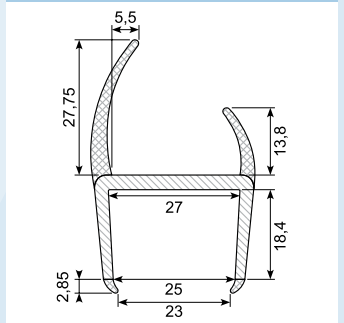

50.083030

Material: PVC co-ex profile 18 mm
Black / white
Length: 5 m
With 4 soft lips

50.083032GG *

Material: PVC co-ex profile 18,4 mm. Grey / grey (other colors possible)
Length: 6 m
With 4 soft lips
Min. order: 500 m

50.083033

Material: PVC co-ex profile 19 mm
Black lips / light grey
Length: 5 m
With 4 soft lips

50.083040GS

Material: PVC co-ex profile 21 mm
Black / grey
Length: 6 m
With 4 soft lips

50.083040

Material: PVC co-ex profile 21 mm
Black / white
Length: 5 m
With 4 soft lips
Min. order: 200 pcs.

50.083040G

Material: PVC co-ex profile 21 mm
Grey / grey
Length: 5 m
With 4 soft lips

50.083033X

Material: PVC co-ex profile 20 mm
Black lips / light grey
Length: 5 m
With 4 soft lips

50.083040GG *

Material: PVC co-ex profile 20,8 mm. Grey / grey (other colors possible)
Length: 6 m
With 4 soft lips

50.083045X *

Material: PVC co-ex profile 25 mm (different colors possible)
Length: 5 m
With 3 soft lips
Min. order: 250 m (China)

54.710720 *

Material: PVC co-ex profile 25 mm
Hardness: Hard/soft
Length: 3 m
With 4 soft lips
Min. order: 25 pcs.