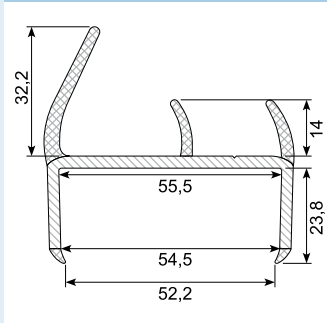

50.083060G **

Material: PVC co-ex profile 40 mm.
Light grey / grey lips
Length: 5 m
With 2 soft lips

50.083061 *

Material: PVC co-ex profile 42 mm
White / black lips
Length: 5 m
With 4 soft lips
Min. order: 250 m (China)

50.083065 *

Material: PVC co-ex profile 45 mm
Grey / grey
(other colors possible)
Length: 5 m
With 3 soft lips
Min. order: 250 m

50.083065G *

Material: Co-ex profile
Length: 5 m

50.083070G

Material: PVC co-ex profile 55 mm
Light grey / grey lips
Length: 5 m
With 4 soft lips

50.083070B *

Material: PVC co-ex profile 55 mm.
White / black lips
Length: 5 m
Min. order: 500 m
With 4 soft lips

54.710770 *

Material: Grey PVC co-ex profile 30 mm
Length: 3 m
Min. order: 50 m
With 4 soft lips