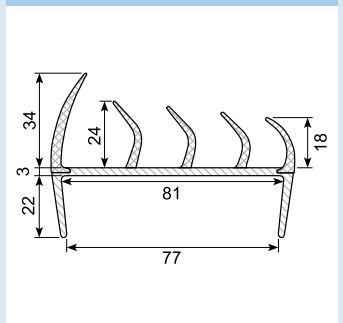

50.083080G

Material: PVC co-ex profile 65 mm.
Grey / grey lips
Length: 5 m
With 2 soft lips

50.083088 *

Material: PVC co-ex profile 81 mm.
Black
With 5 soft lips
Min. order: 250 m

50.083089 *

Material: PVC co-ex profile 81 mm.
Black
With 5 soft lips
Min. order: 250 m

Co-ekstruderede plastprofiler / Co-extruded plastic profiles

50.083090

Material: PVC co-ex profile 83 mm. Light grey / light grey
Length: 5 m
With 4 soft lips

50.083095B *

Material: PVC co-ex profile 84 mm. White / black lips.
Length: 5 m
Min. order: 500 m
With 4 soft lips

50.083095 / 50.083095G *

Material: PVC co-ex profile 85 mm. White / black lips.
Length: 5 m
With 4 soft lips
50.083095G: Min order: 250 m.

54.710780 *

Material: PVC co-ex profile 85 mm. Black / grey
Hardness: Hard / soft
Length: 3 m
With 4 soft lips
Min. order: 50 pcs.