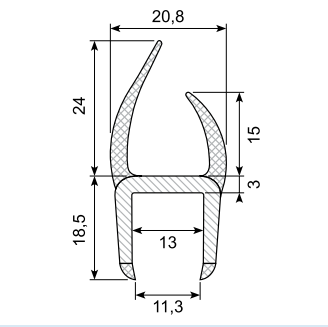

Co-ekstruderede plastprofiler / Co-extruded plastic profiles

50.083013 *

Material: PVC co-ex profile 13 mm
Black / white
Length: 5 m
With 4 soft lips
Min. order: 200 pcs

50.083015GG / 50.083015GGX

Material: PVC co-ex profile 15 mm
Light grey / grey lips
Length: 5 m
With 4 soft lips
50.083015GGX: 4 m light/light

50.083030

Material: PVC co-ex profile 18 mm
Black / white
Length: 5 m
With 4 soft lips

50.083032GG *

Material: PVC co-ex profile 18,4 mm. Grey / grey (other colors possible)
Length: 6 m
With 4 soft lips
Min. order: 500 m

50.083033

Material: PVC co-ex profile 19 mm
Black lips / light grey
Length: 5 m
With 4 soft lips

50.083040GS

Material: PVC co-ex profile 21 mm
Black / grey
Length: 6 m
With 4 soft lips

50.083040

Material: PVC co-ex profile 21 mm
Black / white
Length: 5 m
With 4 soft lips
Min. order: 200 pcs.

50.083040G

Material: PVC co-ex profile 21 mm
Grey / grey
Length: 5 m
With 4 soft lips

50.083033X

Material: PVC co-ex profile 20 mm
Black lips / light grey
Length: 5 m
With 4 soft lips

50.083040GG *

Material: PVC co-ex profile 20,8 mm. Grey / grey (other colors possible)
Length: 6 m
With 4 soft lips