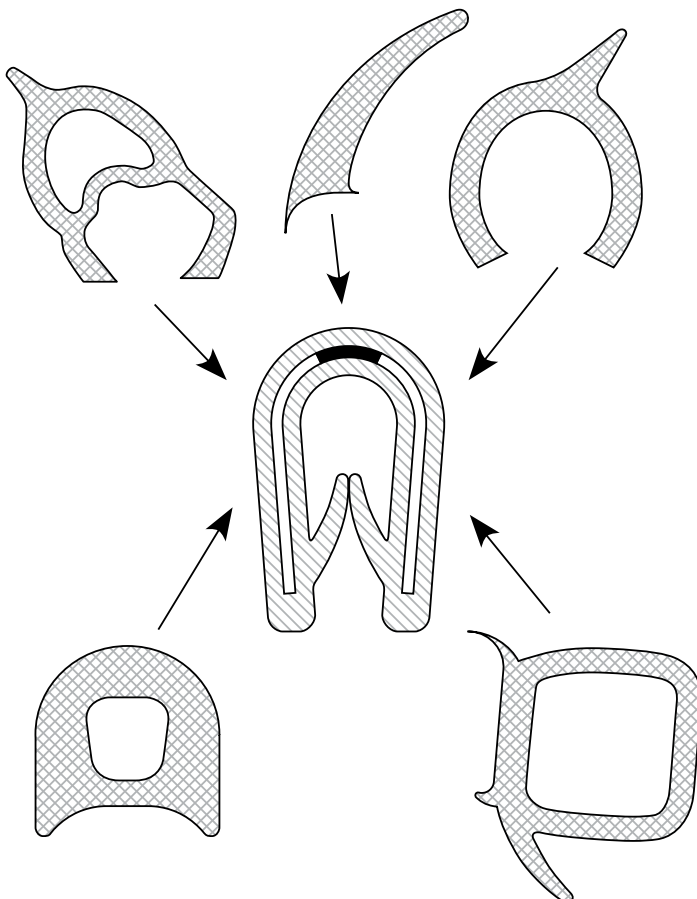

32.309X

Material: PVC black

32.301 / 32.301X

Material: PVC silver

32.300X

Material: PVC white

32.1301

Material: PVC chrome

32.409 / 32.409X

Material: PVC black

32.009S

Material: EPDM black
Hardness: SH 65

32.010

Material: EPDM black
Hardness: SH 65

32.924K

Material: EPDM black
For 32.924

Edge trims

Configure your own edge trim or choose from the 2.000 different we have in stock.