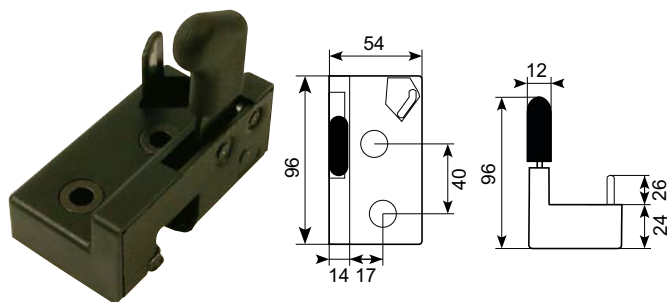

15.502

El-galvaniseret indvendig dørlås uden sikring, højre. *

*El-galvanized internal door lock, RH. No safety device.
Fits 10.600.*