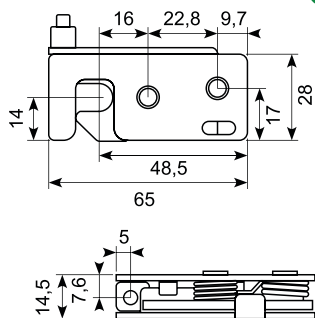

15.493

Galvaniseret lås.

Galvanized lock.