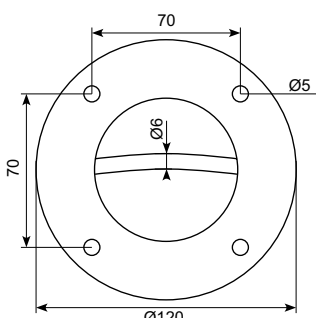

50.70672

Rustfri surringssskål.

Stainless lashing ring.