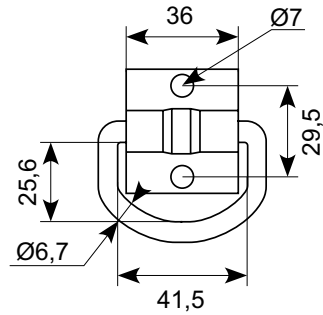

50.11226-1

Surringsøje, to-huls flange.

Lashing eye, flange with two holes.