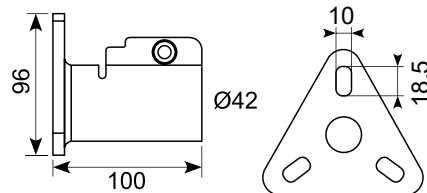

Galvaniseret holder for skærmstivere.

Galvanized support for stay.