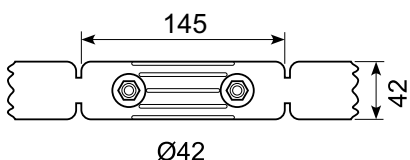

52.DK8110

Fast plastikbefæstigelse til skærm.

Fixed plastic support for mudguard.