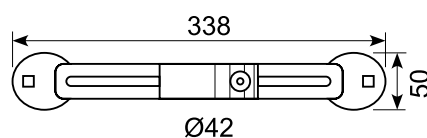

52.DK8115

Sort justerbar metalbefæstigelse for skærme.

Adjustable black metal support for mudguard.