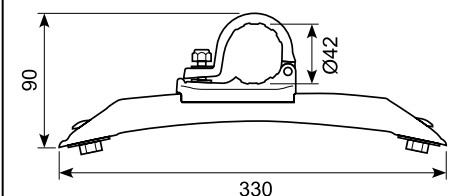

52.DK8148

Justerbar sort plastikskærmholder.

Adjustable black plastic support for mudguard.