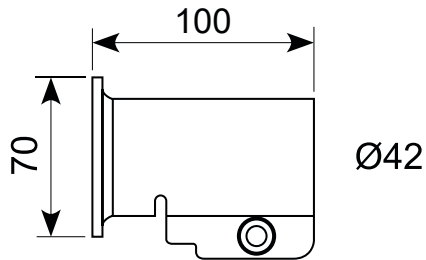

Galvaniseret holder for skærmstivere.

Galvanized support for stay.