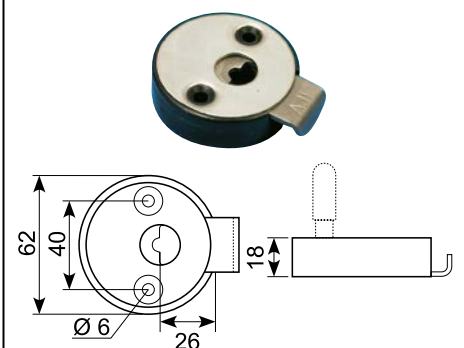

22.661R

Dørholder med udvendig udløser.
Hun-del. Metal med PVC kappe.
Door retainer with external release.
Female part. Metal with PVC body.