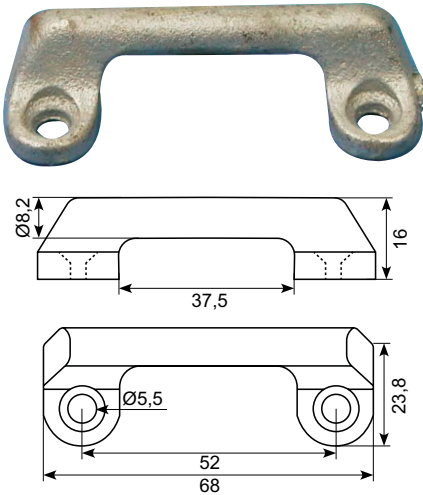

22.464

Lakajkrampe. Varmtgalvaniseret støbegods.

Door retainer cramp. Hot-dip galvanized.