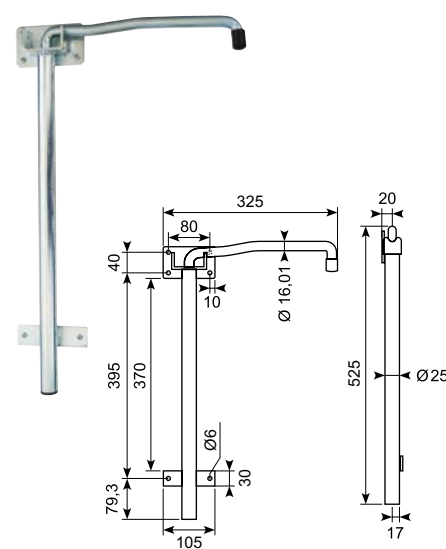

50.14658

Dørholder med galvaniseret center.

Door retainer with galvanized center.