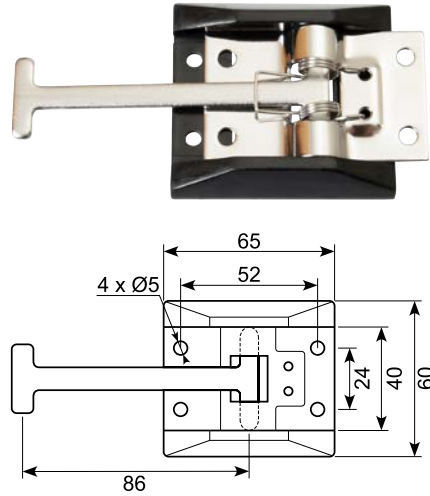

22.642J

Hård sort gummidørholder. ●
Hun-del. Med 7 mm montagehul.
Hard black rubber door retainer.
Female part. With 7 mm mounting hole.

**22.643J**

Dørholder. Han-del. PA66+20%GF. ●
Door retainer. Male part. PA66+20%GF.

Gummidørholder. Hun-del.
Europæisk kvalitet.
Rubber door retainer. Female part.
European quality.

**22.643**

Sort PVC dørholder. Han-del.
Europæisk kvalitet.
Black PVC door retainer. Male part.
European quality.

**22.661R**

Dørholder med udvendig udløser.
Hun-del. Metal med PVC kappe.
Door retainer with external release.
Female part. Metal with PVC body.

**22.648J**

Hvid nylon dørholder med rustfri stilleskrue. ●
Kuldebestandig.
White nylon door retainer with adjustable grip and stainless screw.
Cold-resistant.

Stainless steel door retainer with support.
Female part.

50.DL4010

Rustfri dørholder med underlag.
Han-del.

Stainless steel door retainer with support.
Male part.

50.051071S

Rustfri dørholder. Hun-del.

Stainless door retainer. Female part.