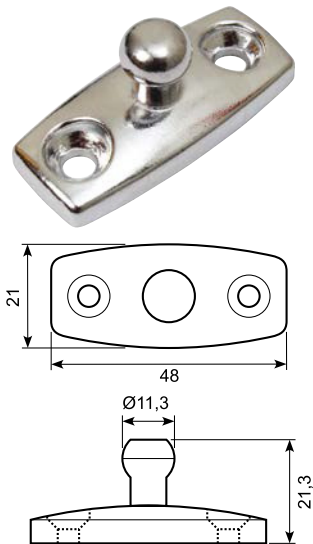

22.562J

Aluminium dørholder. Han-del.

Aluminium door retainer fittings.
Male part.