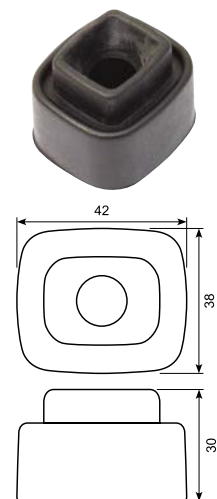

BIBUS
NEVER STOPPING YOUR ACCESS