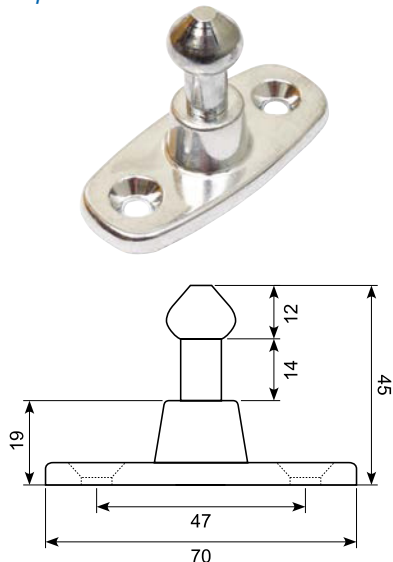

Best buy

22.557J

Aluminium dørholder. Hun-del.
Center huller: 40 mm.

Aluminium door retainer fitting.
Female part. Center holes: 40 mm.