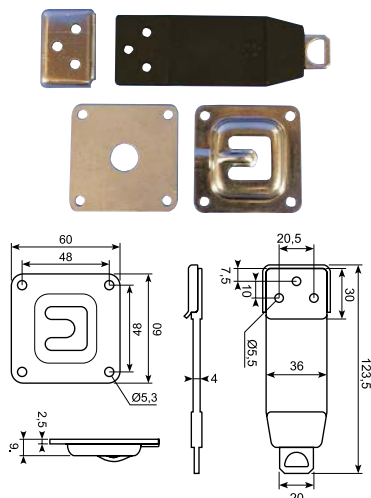

22.642J

Hård sort gummidørholder. ●
Hun-del. Med 7 mm montagehul.
Hard black rubber door retainer.
Female part. With 7 mm mounting hole.

**22.643J**

Dørholder. Han-del. PA66+20%GF. ●
Door retainer. Male part. PA66+20%GF.

Door retainer in polyurethane with stainless steel fittings.

50.DL4070-2

Dørholder modhold. Rustfri 304.

Door retainer catch plate. Stainless 304.

54.300020

Komplet dørholder.

Længde: 123,5 mm

Complete door retainer.

Length: 123,5 mm

22.556J

Aluminium dørholder. Han-del.
SSTap.

Aluminium door retainer fitting.
Male part. SSTap.

22.668J

Dørholder. Han-del. Støbt tap.

Door retainer fitting. Casted tap.
Male part.

22.562J

Aluminium dørholder. Han-del.

Aluminium door retainer fittings.
Male part.

Best buy

22.557J

Aluminium dørholder. Hun-del.
Center huller: 40 mm.

Aluminium door retainer fitting.
Female part. Center holes: 40 mm.