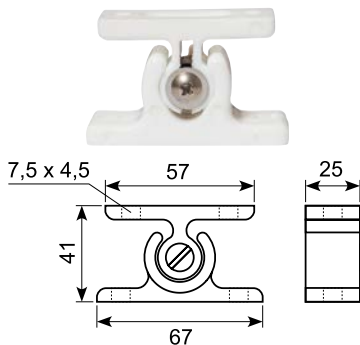

22.648J

Hvid nylon dørholder med rustfri stilleskrue. ●
Kuldebestandig.
White nylon door retainer with adjustable grip and stainless screw.
Cold-resistant.