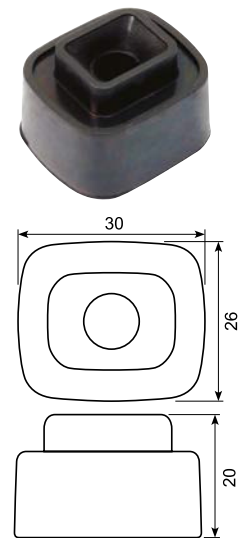

22.564J

Dørholder gummidel. Blød
holdekraft - 140N.
22.564JX.

Se også

Door retainer, rubber part. Soft retaining
force - 140N. See also 22.564JX.