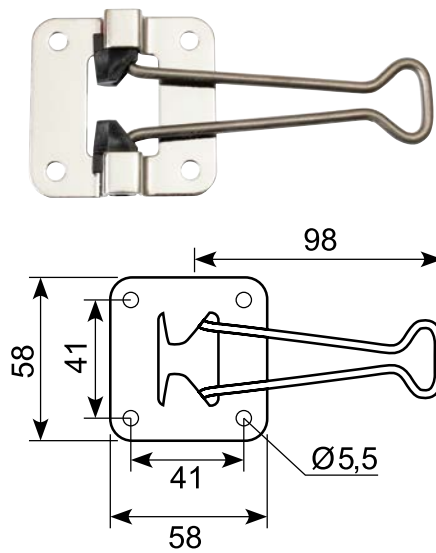

22.642J

Hård sort gummidørholder. ●
Hun-del. Med 7 mm montagehul.
Hard black rubber door retainer.
Female part. With 7 mm mounting hole.

**22.643J**

Dørholder. Han-del. PA66+20%GF. ●
Door retainer. Male part. PA66+20%GF.

Gummidørholder. Hun-del.
Europæisk kvalitet.
Rubber door retainer. Female part.
European quality.

**22.643**

Sort PVC dørholder. Han-del.
Europæisk kvalitet.
Black PVC door retainer. Male part.
European quality.

Stainless steel door retainer with support.
Female part.

50.DL4010

Rustfri dørholder med underlag.
Han-del.

Stainless steel door retainer with support.
Male part.

50.051071S

Rustfri dørholder. Hun-del.

Stainless door retainer. Female part.

50.051072S

Rustfri dørholder. Han-del.

Stainless door retainer. Male part.

50.051072-1S

Rustfri dørholder. Han-del.

Stainless door retainer. Male part.

50.0154020-S

Rustfri dørholder.