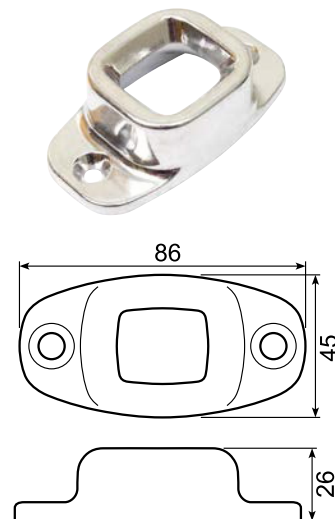

22.556J

Aluminium dørholder. Han-del.
SSTap.

Aluminium door retainer fitting.
Male part. SSTap.

22.668J

Dørholder. Han-del. Støbt tap.

Door retainer fitting. Casted tap.
Male part.

22.562J

Aluminium dørholder. Han-del.

Aluminium door retainer fittings.
Male part.

Best buy

22.557J

Aluminium dørholder. Hun-del.
Center huller: 40 mm.

Aluminium door retainer fitting.
Female part. Center holes: 40 mm.

22.667J

Aluminium dørholder. Hun-del.
Hus alene.

Aluminium door retainer fitting.
Female part.

22.563J

Aluminium dørholder. Hun-del.
Center huller 66,54 mm.

Aluminium door retainer fittings.
Female part. Center holes 66,54 mm.

22.558J

Gummidørholder.

Rubber door retainer.

22.664J

Dørholder.

Gummidel til 22.667J.

Door retainer fitting. Rubber part for
22.667J.

22.564J

Dørholder gummidel. Blød
holdekraft - 140N.
22.564JX.

Se også

Door retainer, rubber part. Soft retaining
force - 140N. See also 22.564JX.

BIBUS
NEVER STOPPING YOUR ACCESS