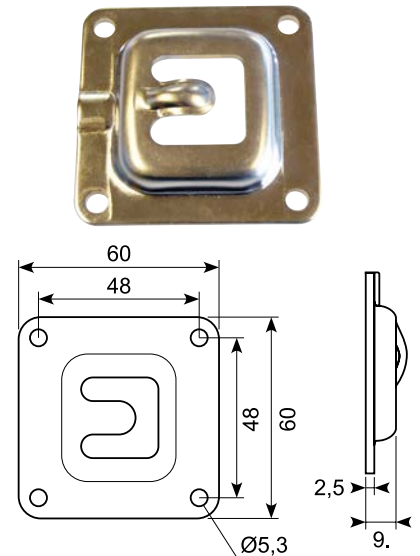

22.642J

Hård sort gummidørholder. ●
Hun-del. Med 7 mm montagehul.
Hard black rubber door retainer.
Female part. With 7 mm mounting hole.

**22.643J**

Dørholder. Han-del. PA66+20%GF. ●
Door retainer. Male part. PA66+20%GF.

Door retainer in polyurethane with stainless steel fittings.

50.DL4070-2

Dørholder modhold. Rustfri 304.

Door retainer catch plate. Stainless 304.

54.300020

Komplet dørholder.

Længde: 123,5 mm

Complete door retainer.

Length: 123,5 mm

22.556J

Aluminium dørholder. Han-del.
SSTap.

Aluminium door retainer fitting.
Male part. SSTap.

22.668J

Dørholder. Han-del. Støbt tap.

Door retainer fitting. Casted tap.
Male part.

22.562J

Aluminium dørholder. Han-del.

Aluminium door retainer fittings.
Male part.

Best buy

22.557J

Aluminium dørholder. Hun-del.
Center huller: 40 mm.

Aluminium door retainer fitting.
Female part. Center holes: 40 mm.