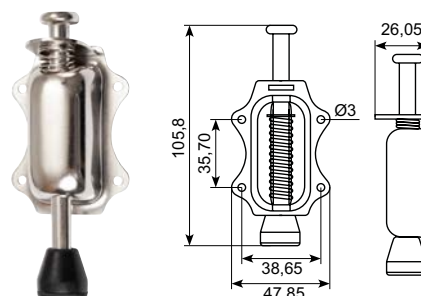

18.200

Forniklet dørholder.
Nickle plated door retainer.