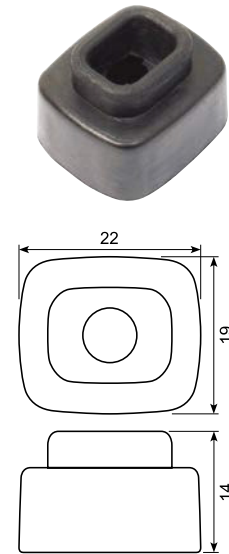

22.558J

Gummidørholder.

Rubber door retainer.

22.664J

Dørholder.

Gummidel til 22.667J.

Door retainer fitting. Rubber part for
22.667J.