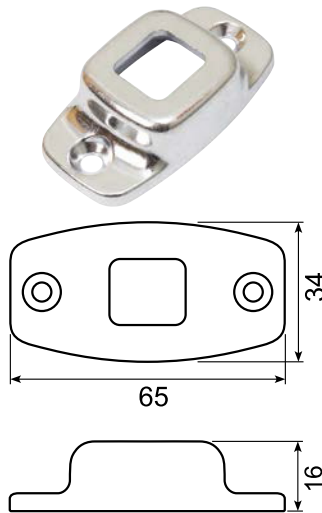

22.563J

Aluminium dørholder. Hun-del.
Center huller 66,54 mm.

Aluminium door retainer fittings.
Female part. Center holes 66,54 mm.