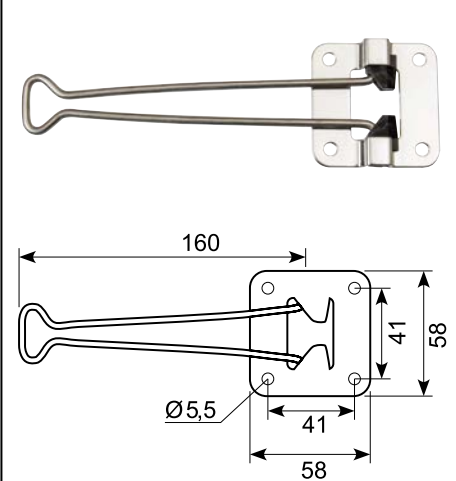

22.642J

Hård sort gummidørholder. ●
Hun-del. Med 7 mm montagehul.
Hard black rubber door retainer.
Female part. With 7 mm mounting hole.

**22.643J**

Dørholder. Han-del. PA66+20%GF. ●
Door retainer. Male part. PA66+20%GF.

Gummidørholder. Hun-del.
Europæisk kvalitet.
Rubber door retainer. Female part.
European quality.

**22.643**

Sort PVC dørholder. Han-del.
Europæisk kvalitet.
Black PVC door retainer. Male part.
European quality.

Stainless steel door retainer with support.
Female part.

50.DL4010

Rustfri dørholder med underlag.
Han-del.

Stainless steel door retainer with support.
Male part.

50.051071S

Rustfri dørholder. Hun-del.

Stainless door retainer. Female part.

50.051072S

Rustfri dørholder. Han-del.

Stainless door retainer. Male part.

50.051072-1S

Rustfri dørholder. Han-del.

Stainless door retainer. Male part.

50.0154020-S

Rustfri dørholder.