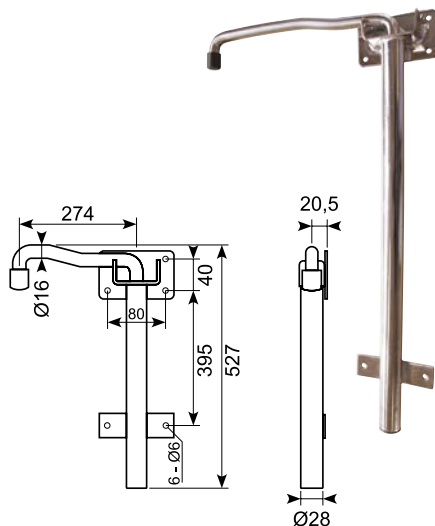

50.0154020-S

Rustfri dørholder.

Stainless door retainer.