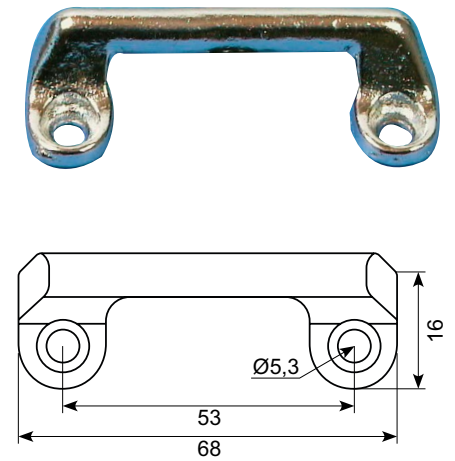

22.464CR

Lakajkrampe. Støbegods, krom.

Casted door retainer cramp. Chrome-plated.