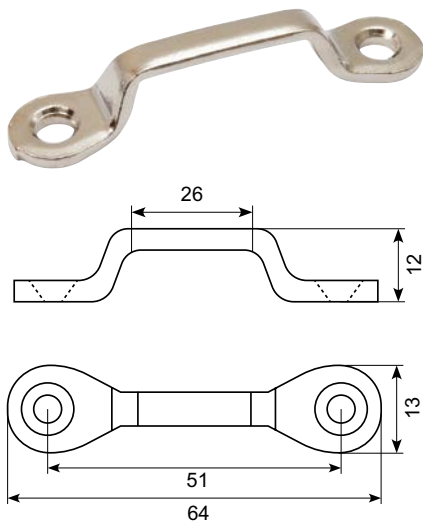

22.462M

Lakajkrampe i forniklet messing.

Door retainer cramp, nickel-plated brass.