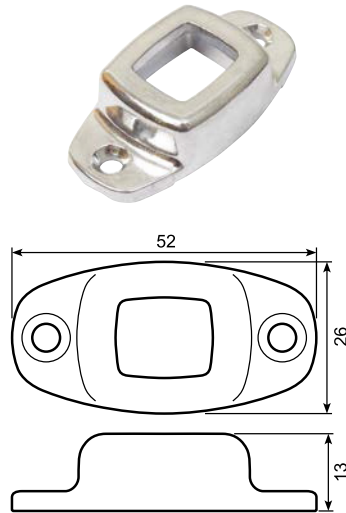

22.667J

Aluminium dørholder. Hun-del.
Hus alene.

Aluminium door retainer fitting.
Female part.