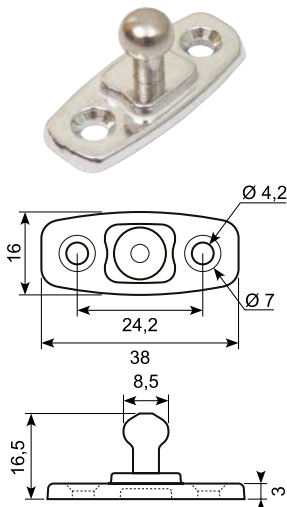

22.556J

Aluminium dørholder. Han-del.
SSTap.

Aluminium door retainer fitting.
Male part. SSTap.

22.668J

Dørholder. Han-del. Støbt tap.

Door retainer fitting. Casted tap.
Male part.