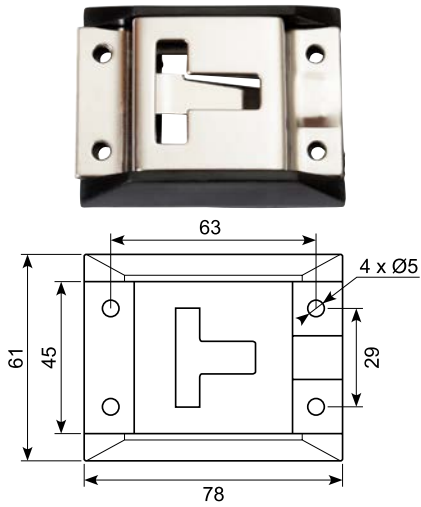

22.642J

Hård sort gummidørholder. ●
Hun-del. Med 7 mm montagehul.
Hard black rubber door retainer.
Female part. With 7 mm mounting hole.

**22.643J**

Dørholder. Han-del. PA66+20%GF. ●
Door retainer. Male part. PA66+20%GF.

Gummidørholder. Hun-del.
Europæisk kvalitet.
Rubber door retainer. Female part.
European quality.

**22.643**

Sort PVC dørholder. Han-del.
Europæisk kvalitet.
Black PVC door retainer. Male part.
European quality.

Stainless steel door retainer with support.
Female part.

50.DL4010

Rustfri dørholder med underlag.
Han-del.

Stainless steel door retainer with support.
Male part.

50.051071S

Rustfri dørholder. Hun-del.

Stainless door retainer. Female part.

Length: 123,5 mm

22.556J

Aluminium dørholder. Han-del.
SSTap.

Aluminium door retainer fitting.
Male part. SSTap.

22.668J

Dørholder. Han-del. Støbt tap.

Door retainer fitting. Casted tap.
Male part.

22.562J