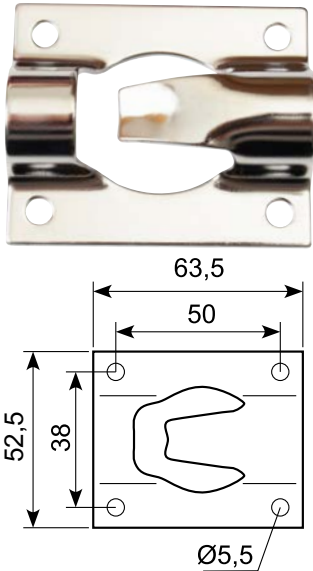

22.642J

Hård sort gummidørholder. ●
Hun-del. Med 7 mm montagehul.
Hard black rubber door retainer.
Female part. With 7 mm mounting hole.

**22.643J**

Dørholder. Han-del. PA66+20%GF. ●
Door retainer. Male part. PA66+20%GF.

Gummidørholder. Hun-del.
Europæisk kvalitet.
Rubber door retainer. Female part.
European quality.

**22.643**

Sort PVC dørholder. Han-del.
Europæisk kvalitet.
Black PVC door retainer. Male part.
European quality.

Stainless steel door retainer with support.
Female part.

50.DL4010

Rustfri dørholder med underlag.
Han-del.

Stainless steel door retainer with support.
Male part.

50.051071S

Rustfri dørholder. Hun-del.

Stainless door retainer. Female part.

Length: 123,5 mm

22.556J

Aluminium dørholder. Han-del.
SSTap.

Aluminium door retainer fitting.
Male part. SSTap.

22.668J

Dørholder. Han-del. Støbt tap.

Door retainer fitting. Casted tap.
Male part.

22.562J