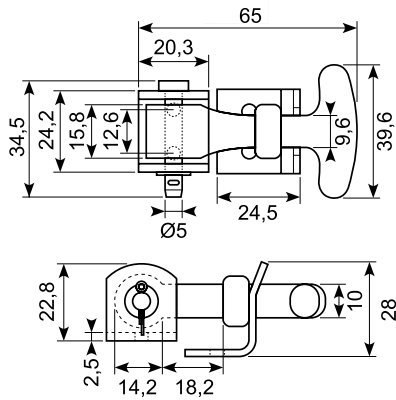

53.165J

Komplet hjelmholder i galvaniseret jern.
Complete fasteners. Galvanized iron.