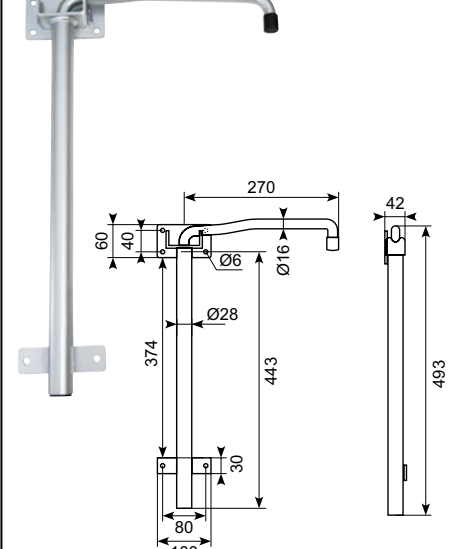

22.642J

Hård sort gummidørholder. ●
Hun-del. Med 7 mm montagehul.
Hard black rubber door retainer.
Female part. With 7 mm mounting hole.

**22.643J**

Dørholder. Han-del. PA66+20%GF. ●
Door retainer. Male part. PA66+20%GF.

Stainless door retainer.

50.14658

Dørholder med galvaniseret center.

Door retainer with galvanized center.

50.14658X

Galvaniseret dørholder, 12-15 micron.

Galvanized door retainer, 12-15 micron.

53.165J