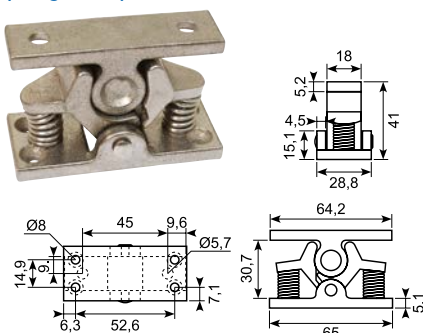

22.646

Rustfri dørholder med rustfri fjeder, komplet.
Stainless door retainer with stainless spring, complete.