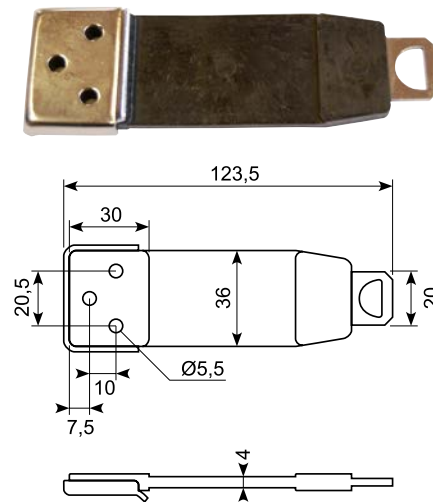

22.642J

Hård sort gummidørholder. ●
Hun-del. Med 7 mm montagehul.
Hard black rubber door retainer.
Female part. With 7 mm mounting hole.

**22.643J**

Dørholder. Han-del. PA66+20%GF. ●
Door retainer. Male part. PA66+20%GF.

Gummidørholder. Hun-del.
Europæisk kvalitet.
Rubber door retainer. Female part.
European quality.

**22.643**

Sort PVC dørholder. Han-del.
Europæisk kvalitet.
Black PVC door retainer. Male part.
European quality.

Door retainer in polyurethane with stainless steel fittings.

50.DL4070-2

Dørholder modhold. Rustfri 304.

Door retainer catch plate. Stainless 304.

54.300020

Komplet dørholder.

Længde: 123,5 mm

Complete door retainer.

Length: 123,5 mm

22.556J

Aluminium dørholder. Han-del.
SSTap.

Aluminium door retainer fitting.
Male part. SSTap.

22.668J

Dørholder. Han-del. Støbt tap.

Door retainer fitting. Casted tap.
Male part.

22.562J