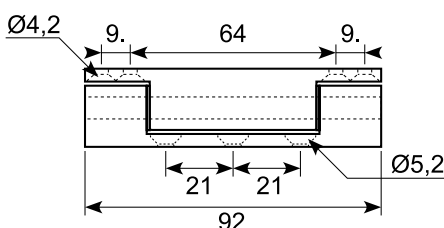

50.9753B

50.9753A

50.9751A

Hængsel, aluminium eloxeret. ● *

Hinge, aluminium anodized.