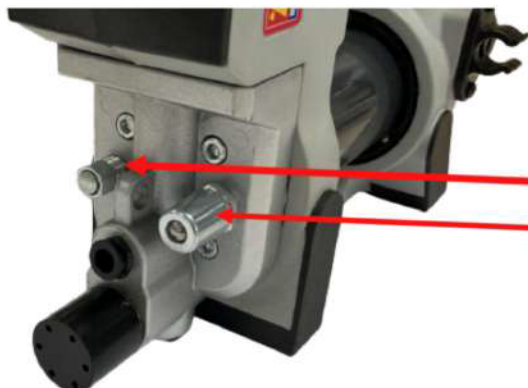

Configuration for standard Grease Cartridge Ø52 mm 400 g