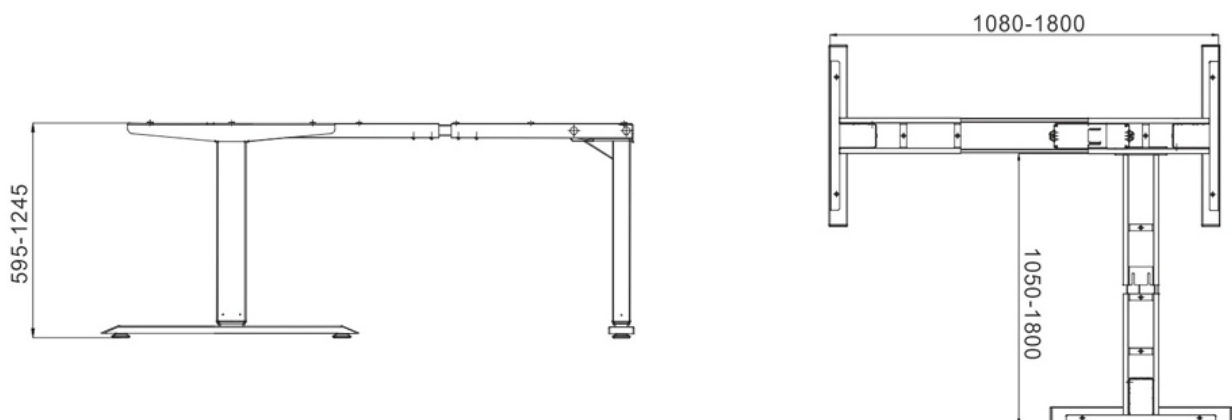

- Compatible with Bluetooth APP

- Compatible with wireless remote controller

- Compatible with battery system

Dimensions