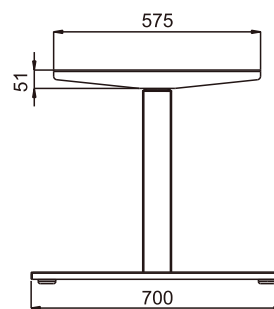

Dimensions