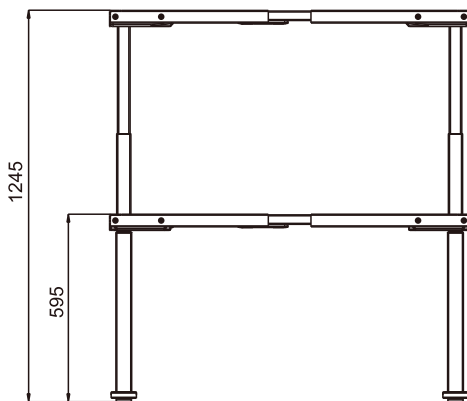

Compatible with Bluetooth APP

Compatible with control box

Compatible with battery system

Compatible with wireless remote controller

Dimensions