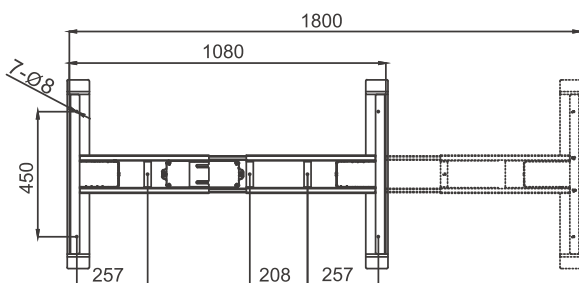

Compatible with Bluetooth APP

Compatible with control box

Compatible with battery system

Compatible with wireless remote controller

Dimensions