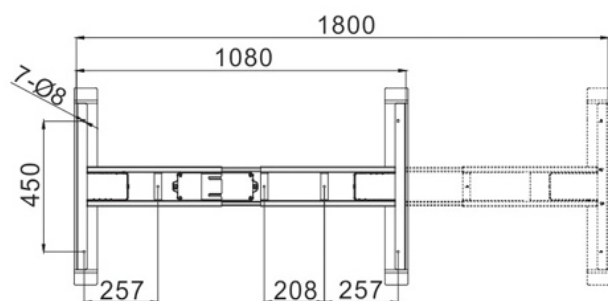

Compatible with Bluetooth APP

Compatible with control box

Compatible with battery system

Compatible with wireless remote controller

Dimensions