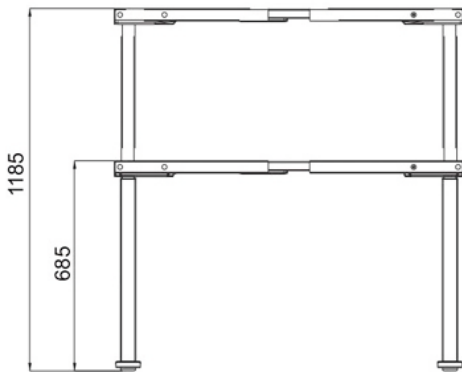

Compatible with Bluetooth APP

Compatible with control box

Compatible with battery system

Compatible with wireless remote controller

Dimensions