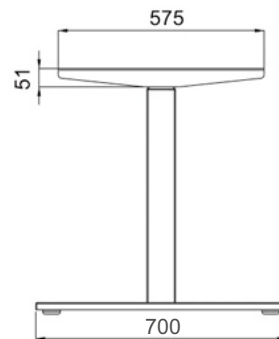

ELECTRIC HEIGHT ADJUSTABLE DESK

BBS35TS-R12S

Data sheet

BBS35TS-R12S

Features

- Adjustable height range: 685 - 1185mm
- Frame extendable range: 1080 - 1800mm
- No hole leg design, no screw on the outside of frame
- Load capacity: 1200N
- Max. speed: 32mm/s
- Low noise level: ≤55dB with no-load condition
- Anti-collision safety protection
- Low standby power ≤0.1W
- Surface: powder coating with standard colors:
Black(RAL9005), Grey(RAL9006), White(RAL9016)

It has a LED display for height read-out in either cm or inches.

The display switches off when not in use for about 10 seconds thereby saving power in standby mode.

BBSHT35K9 handset has four memory buttons so that it can clearly set the different heights you like.

BBS35N-2.4G

Dimensions

MÜHENDİSLİK
LOJİSTİK
SERVİS

BIBUS®
SUPPORTING YOUR SUCCESS

■ **BIBUS Türkiye**
■ **Dünya'da BIBUS**

BIBUS Endüstriyel A.Ş.

İkitelli OSB Bedrettin Dalan Bulvarı Vip Plaza
Kat:2 No:43-44 / 34490 Başakşehir/İSTANBUL
Tel.: 444 20 38
Fax: +90 212 249 88 34
info@bibus.com.tr
www.bibus.com.tr