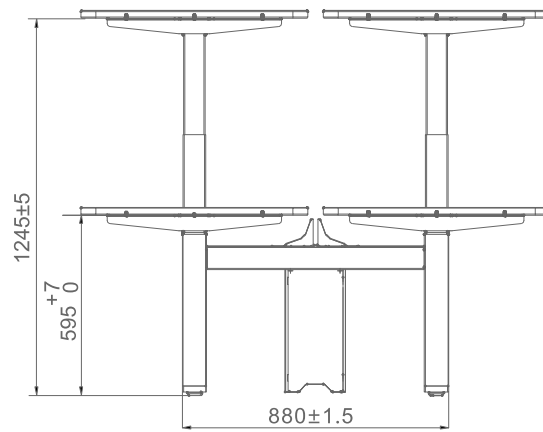

- Compatible with Bluetooth APP

- Compatible with wireless remote controller

- Compatible with battery system

Dimensions