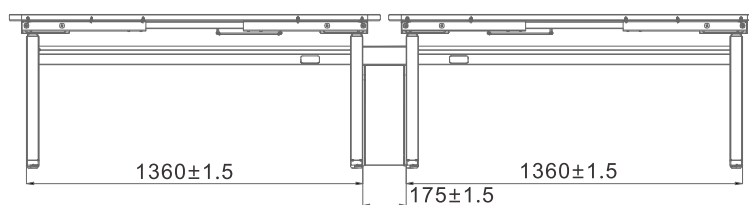

- Compatible with Bluetooth APP

- Compatible with wireless remote controller

- Compatible with battery system

Dimensions