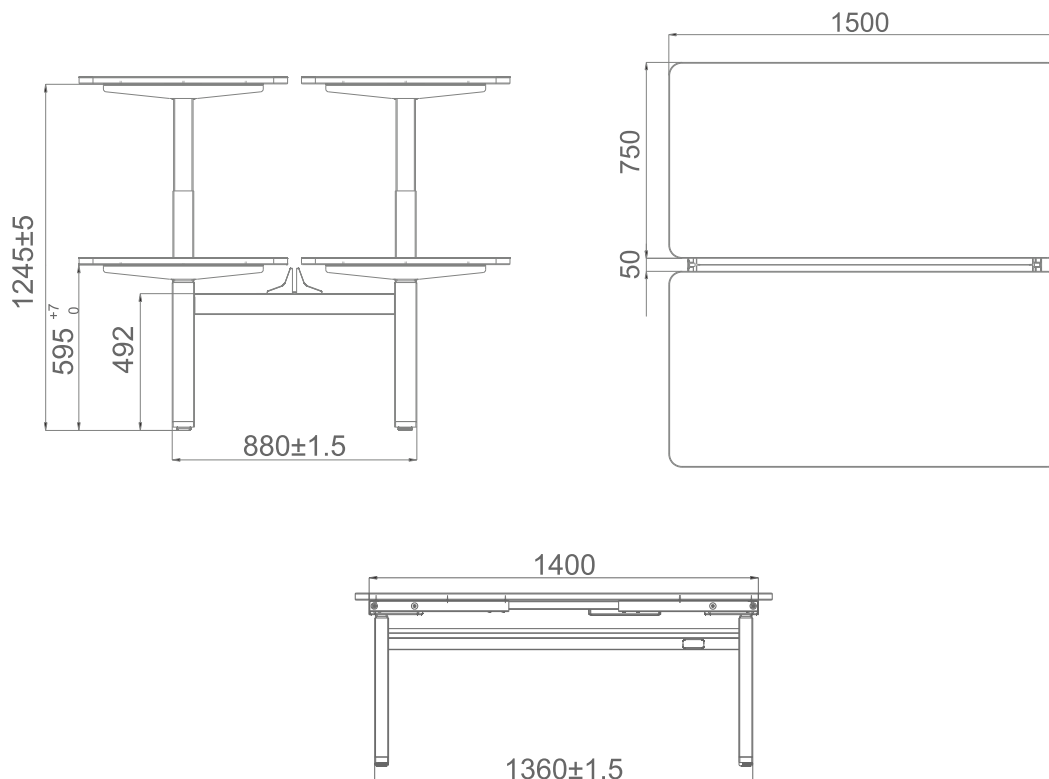

H-FRAME ELECTRIC HEIGHT ADJUSTABLE DESK

2 WORKSTATION

BBS35TF-R13S-2

Data sheet

BBS35TF-R13S-2

Features

- Adjustable height range: 595 - 1245mm
- Frame extendable range: 1080 - 1800mm
- No hole leg design, no screw on the outside of frame
- Load capacity: 1250N of each workstation
- Max. speed: 40mm/s
- Low noise level: <50dB with no-load condition
- Anti-collision safety protection
- Low standby power <0.1W
- Surface: powder coating with standard colors:
Black(RAL9005), Grey(RAL9006), White(RAL9016)

It has a LED display for height read-out in either cm or inches.

The display switches off when not in use for about 10 seconds thereby saving power in standby mode.

BBSHT35K9 handset has four memory buttons so that it can clearly set the different heights you like.

- Compatible with Bluetooth APP

BBSP35N-2.4G

- Compatible with wireless remote controller

BBSHR35F

BBSP35N-2.4G

- Compatible with battery system

BBSP35PA-B-3

Dimensions