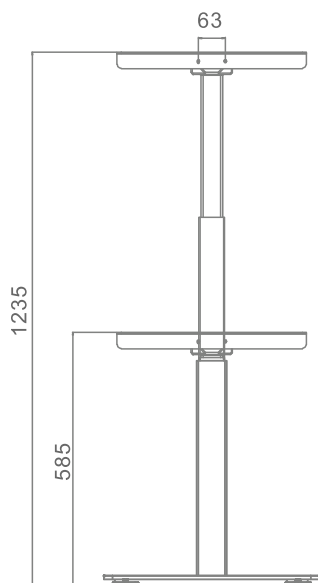

SINGLE LEG ELECTRIC HEIGHT ADJUSTABLE DESK

BBS35QT-S33S

Data sheet

BBS35QT-S33S

Features

- Adjustable height range: 585 - 1235mm
- Installation length: 650mm
- Base size: 500*500mm
- No hole leg design
- Load capacity: 800N
- Max. speed: 40mm/s
- Low noise level: <50dB with no-load condition
- Anti-collision safety protection
- Low standby power <0.1W
- Surface: powder coating with standard colors:
Black(RAL9005), Grey(RAL9006), White(RAL9016)

BBSHT35K9 Hand Control (4 memory button)

- Up/down drive
- 4 Memory buttons
- USB Changer
- LED displays actual height
- Color: Black
- Wire length: 2000mm with 8-pin crystal plug

BBSHT35K9 is a handset with modern design and combines classic appearance for intuitive practical use.

It has a LED display for height read-out in either cm or inches.

The display switches off when not in use for about 10 seconds thereby saving power in standby mode.

BBSHT35K9 handset has four memory buttons so that it can clearly set the different heights you like.

- Compatible with Bluetooth APP

BBSP35N-2.4G

- Compatible with wireless remote controller

BBSHR35F

BBSP35N-2.4G

- Compatible with battery system

BBSP35PA-B-3

Dimensions