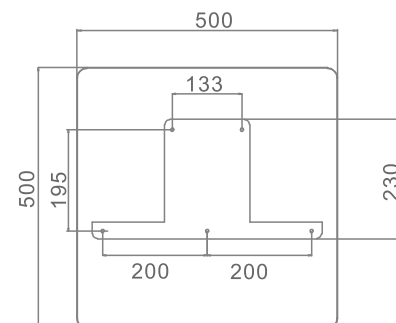

SINGLE LEG ELECTRIC HEIGHT ADJUSTABLE DESK

BBS35QT-S33S

Data sheet

BBS35QT-S33S

Features

- Adjustable height range: 585 - 1235mm
- Installation length: 650mm
- Base size: 500*500mm
- No hole leg design
- Load capacity: 800N
- Max. speed: 40mm/s
- Low noise level: <50dB with no-load condition
- Anti-collision safety protection
- Low standby power <0.1W
- Surface: powder coating with standard colors:
Black(RAL9005), Grey(RAL9006), White(RAL9016)

It has a LED display for height read-out in either cm or inches.

The display switches off when not in use for about 10 seconds thereby saving power in standby mode.

BBSHT35K9 handset has four memory buttons so that it can clearly set the different heights you like.

- Compatible with Bluetooth APP

BBSP35N-2.4G

- Compatible with wireless remote controller

BBSHR35F

BBSP35N-2.4G

- Compatible with battery system

BBSP35PA-B-3

Dimensions