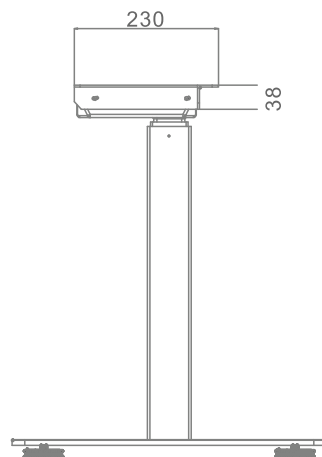

SINGLE LEG ELECTRIC HEIGHT ADJUSTABLE DESK

BBS35QT-S33S

Data sheet

BBS35QT-S33S

Features

- Adjustable height range: 585 - 1235mm
- Installation length: 650mm
- Base size: 500*500mm
- No hole leg design
- Load capacity: 800N
- Max. speed: 40mm/s
- Low noise level: <50dB with no-load condition
- Anti-collision safety protection
- Low standby power <0.1W
- Surface: powder coating with standard colors:
Black(RAL9005), Grey(RAL9006), White(RAL9016)

BBSHT35K9 Hand Control (4 memory button)

- Up/down drive
- 4 Memory buttons
- USB Changer
- LED displays actual height
- Color: Black
- Wire length: 2000mm with 8-pin crystal plug

BBSHT35K9 is a handset with modern design and combines classic appearance for intuitive practical use.

It has a LED display for height read-out in either cm or inches.

The display switches off when not in use for about 10 seconds thereby saving power in standby mode.

BBSHT35K9 handset has four memory buttons so that it can clearly set the different heights you like.

- Compatible with Bluetooth APP

BBSP35N-2.4G

- Compatible with wireless remote controller

BBSHR35F

BBSP35N-2.4G

- Compatible with battery system

BBSP35PA-B-3

Dimensions