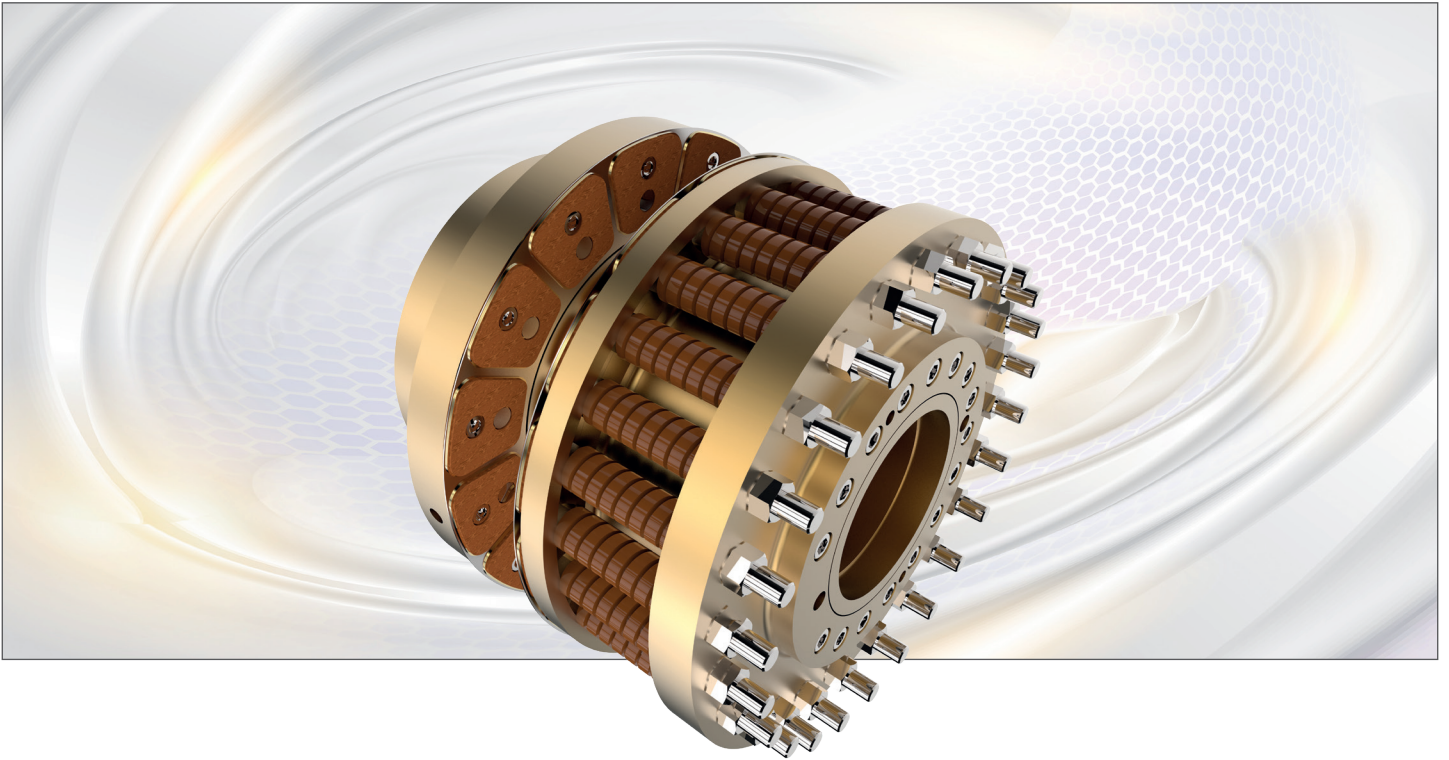

DESCH Slipping Hub

Load holding friction safety clutch

Main features of the DESCH slipping hub:

- Slipping hub with high power density due to special material
- Overload protection up to 50.000 Nm
- Torque can be set precisely for a wide power range
- Surface is galvanized and passivated
- Easy to install and operate

Technical data:

Size RN	max. slipping torque	d1 max.	d2	D3	TK D4	D5	D6	L1	L2	L3	L4
15	15.000 Nm	100	130	180	275	325	325	258	50	230	45
25	25.000 Nm	140	150	250	350	400	400	282	63	260	45
50	50.000 Nm	200	250	350	500	550	575	298	73	265	45