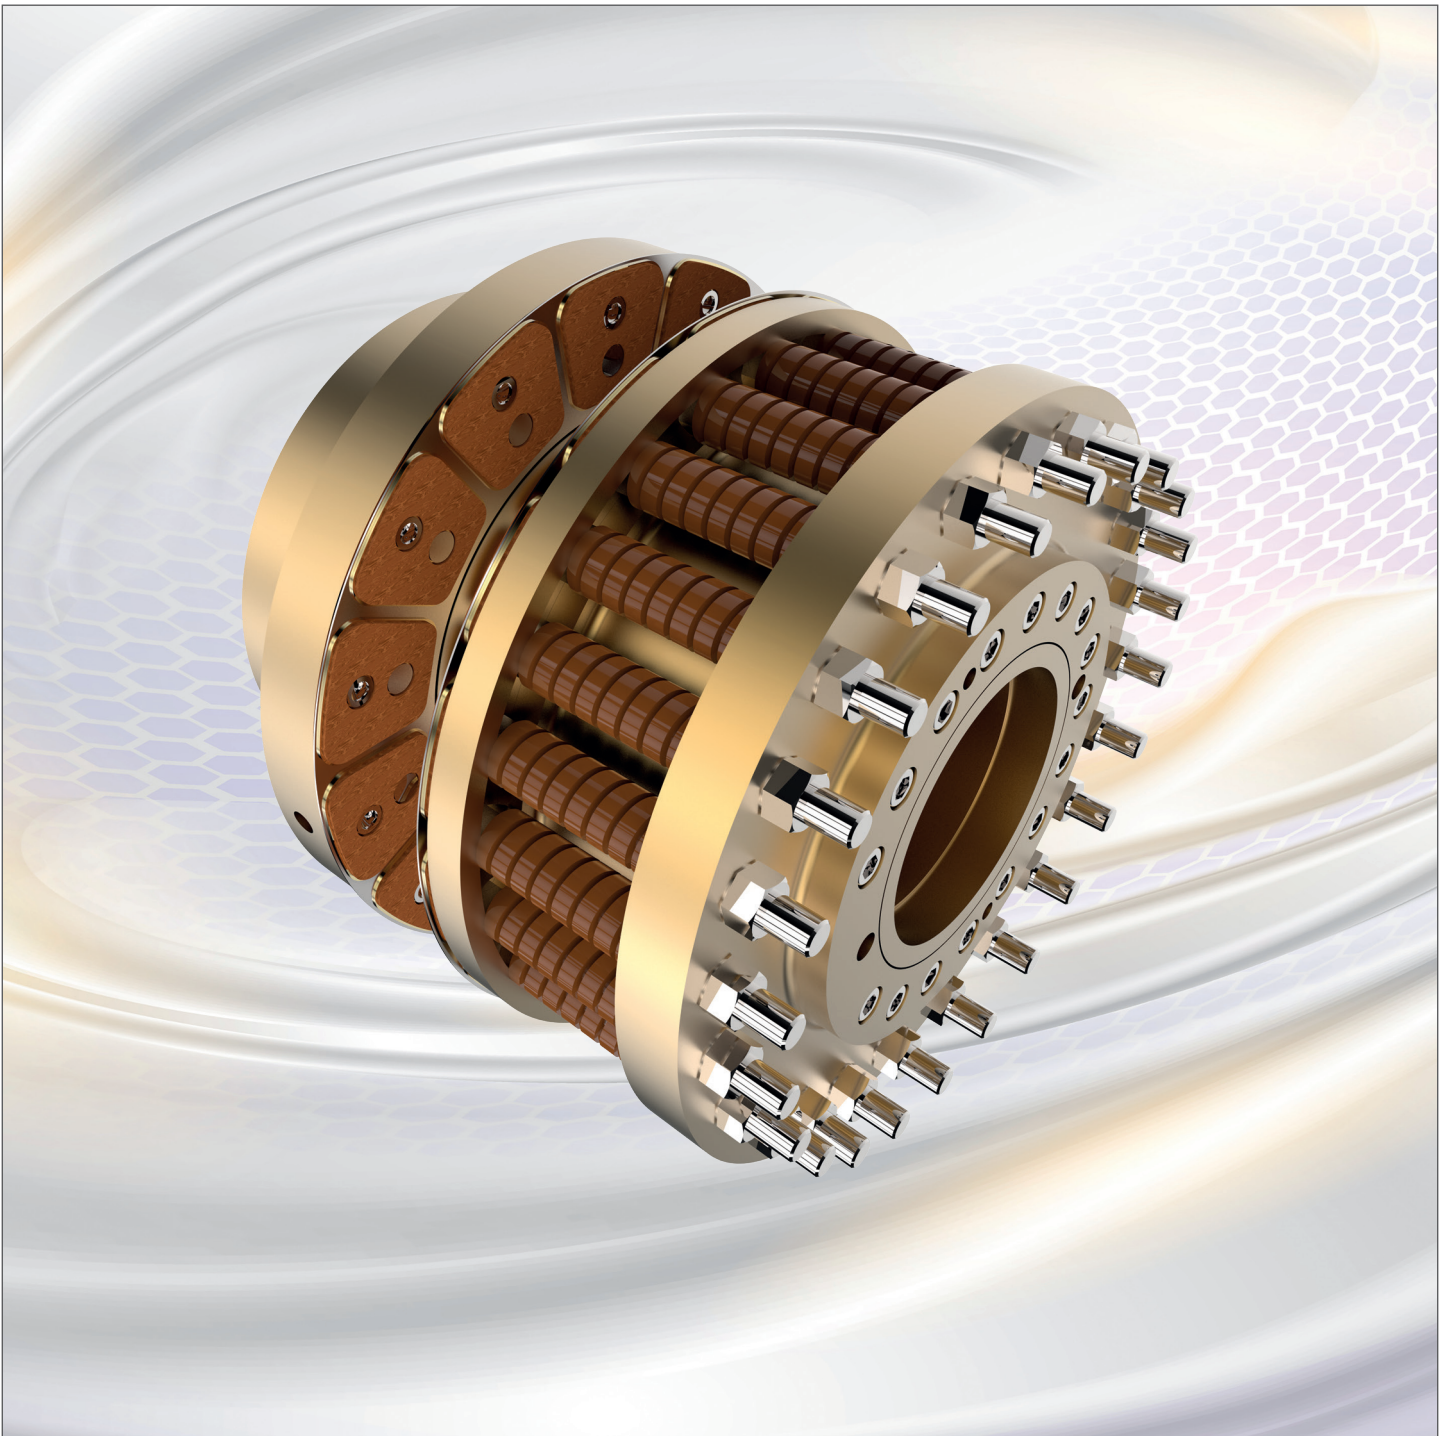

DESCH Slipping Hub

Load holding friction safety clutch

Main features of the DESCH slipping hub:

- Slipping hub with high power density due to special material
- Overload protection up to 50.000 Nm
- Torque can be set precisely for a wide power range
- Surface is galvanized and passivated
- Easy to install and operate

Technical data:

Size RN	max. slipping torque	d1 max.	d2	D3	TK D4	D5	D6	L1	L2	L3	L4
15	15.000 Nm	100	130	180	275	325	325	258	50	230	45
25	25.000 Nm	140	150	250	350	400	400	282	63	260	45
50	50.000 Nm	200	250	350	500	550	575	298	73	265	45