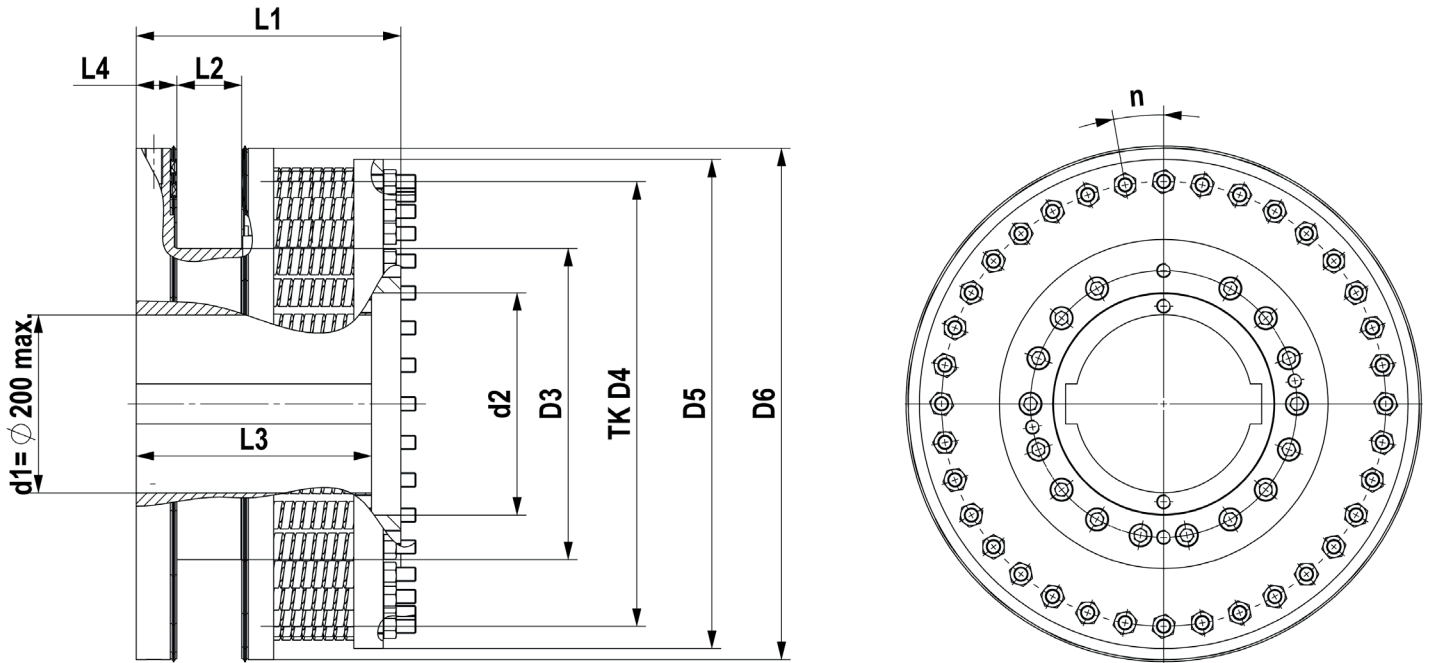

DESCH Slipping Hub

Load holding friction safety clutch

Main features of the DESCH slipping hub:

- Slipping hub with high power density due to special material
- Overload protection up to 50.000 Nm
- Torque can be set precisely for a wide power range
- Surface is galvanized and passivated
- Easy to install and operate

Technical data:

Size RN	max. slipping torque	d1 max.	d2	D3	TK D4	D5	D6	L1	L2	L3	L4
15	15.000 Nm	100	130	180	275	325	325	258	50	230	45
25	25.000 Nm	140	150	250	350	400	400	282	63	260	45
50	50.000 Nm	200	250	350	500	550	575	298	73	265	45

Dimension d1, d2 and L3 according to customers requirement
 Number of springs depending on the maximum slipping torque

CONTACT

DESCH Antriebstechnik GmbH & Co. KG
 Postbox 1440
 59753 Arnsberg/Germany
 Kleinbahnstraße 21
 59759 Arnsberg/Germany
 T +49 2932 300 0
 F +49 2932 300 899
 info@desch.com
 www.desch.com